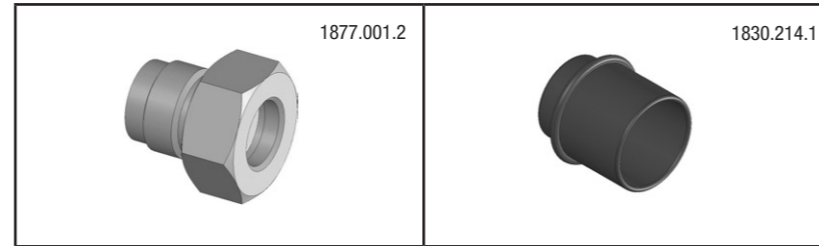

Compressed air cylinders

- 1830.001.2 Filling adapter BRD, compl., (CO2)
- 1830.003.2 Filter with seal ring
- 1830.006.1 Discharge screw

- 1830.214.1 Dust cap for cylinder
- 1877.001.2 Filler neck, complete
- 3.2.016.201 Compressed air cylinder, silver, short, complete;
- 3.2.020.201 Compressed air cylinder, silver, long, complete
- 3.2.024.201 Compressed air cylinder, blue, long, complete

- 3.2.024.203 Compressed air cylinder, blue, short, complete;
- 3.2.100.201 Compressed air cylinder, black, long, complete
- 3.2.100.204 Compressed air cylinder, black, short, complete;
- 3.2.172.201 Compressed air cylinder, red, short, complete;
- 3.2.180.201 Compressed air cylinder, red, long, complete