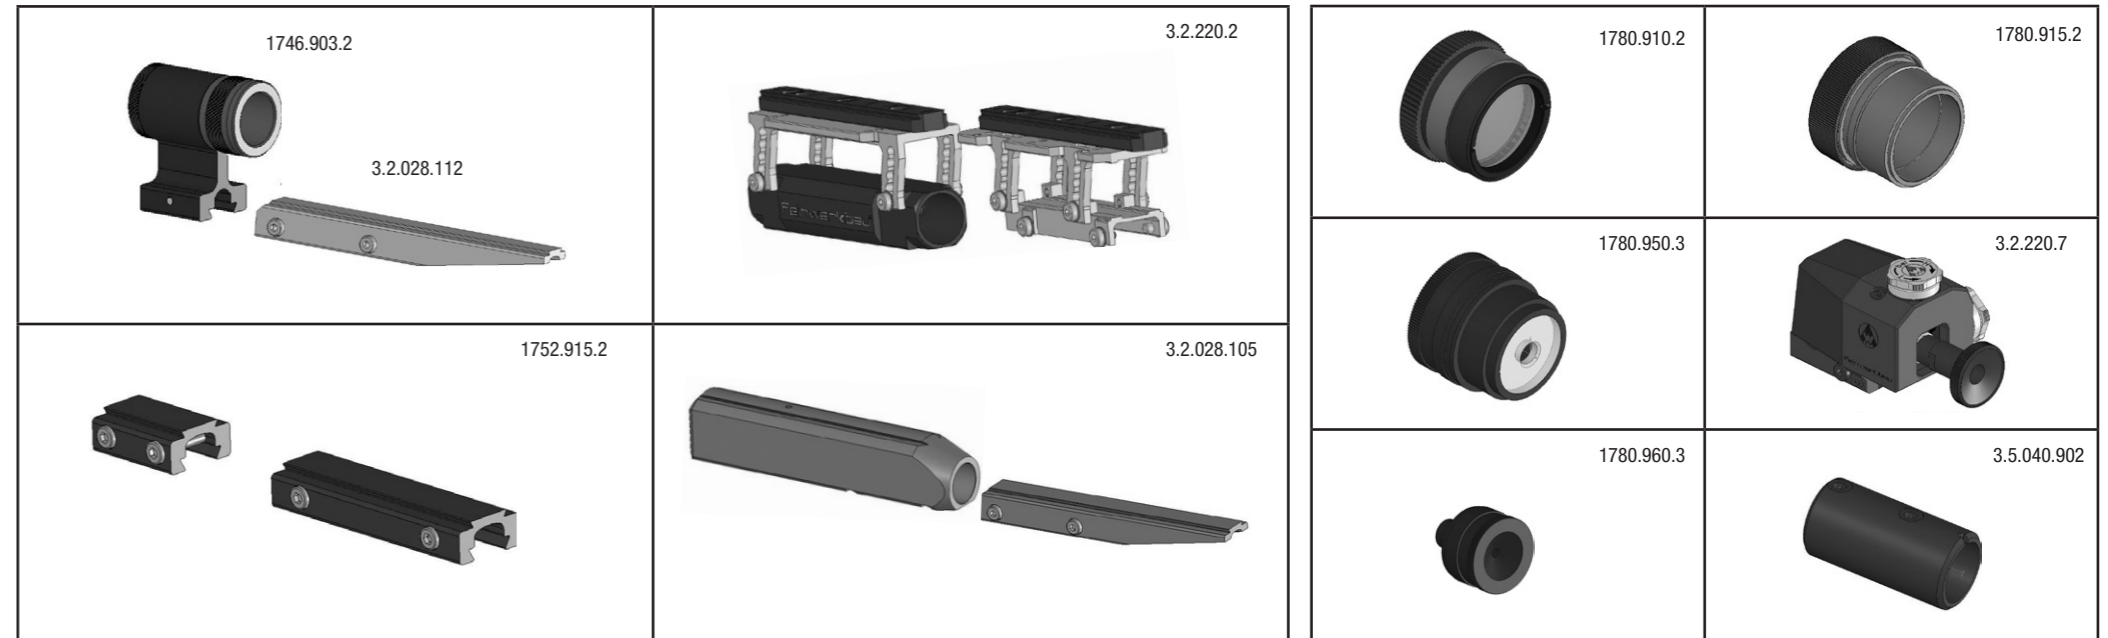

Optical

- 1780.8xx.x Transparent insert 2,8-3,0-3,2-3,4-3,6-3,7-3,8-3,9-4,0-4,2-4,4-4,6-4,8-5,0-5,2-5,4-5,6-5,8 mm for front sight tunnel $\phi = 22$ mm
- 3.2.000xxx Transparent insert 6,0-6,2-6,4-6,6-6,8-7,0 for front sight tunnel $\phi = 22$ mm)
- 1746.902.2 Sight line elevation, complete, 13 mm
- 1752.915.2 Sight line elevation, complete, 8,5 mm

- 1780.122.2 Clamping screw with support ring for transparent inserts
- 1780.910.2 Foresight optic dioptic 0,5 (1,5x) (Adlerauge) M 22
- 1780.914.2 Foresight optic dioptic 0,3 (Adlerauge) M 22
- 1780.915.2 Tilt sight screw
- 1780.950.3 Foresight iris, adjustable from 2,8 to 4,8 mm
- 1780.955.3 Foresight iris, adjustable from 3,8 to 5,8 mm
- 1780.960.3 Iris diopter disc, adjustable from 0,5 to 3,0 mm
- 1780.965.3 Iris diopter disc, adjustable from 0,5 to 3,0 mm with 5 colour filter
- 3.2.020.7 Diopter, black

- 3.2.028.105 Sight elevation and relocation for shooting on a rest 13 mm
- 3.2.028.112 Sighting line extension, 14 cm, complete, for shooting on a rest
- 3.2.028.114 Sighting line extension, 20 cm, complete, for shooting on a rest
- 3.2.220.2 Vario-sight 4 x 4
- 3.2.220.7 Diopter, black (20 clicks)
- 3.2.220.916 Sighting line extension tube, complete, steel (425 g)
- 3.5.040.902 Front sight holder, short (only for barrel diameter 22 mm)
- 1746.903.2 Front sight holder, raised, complete