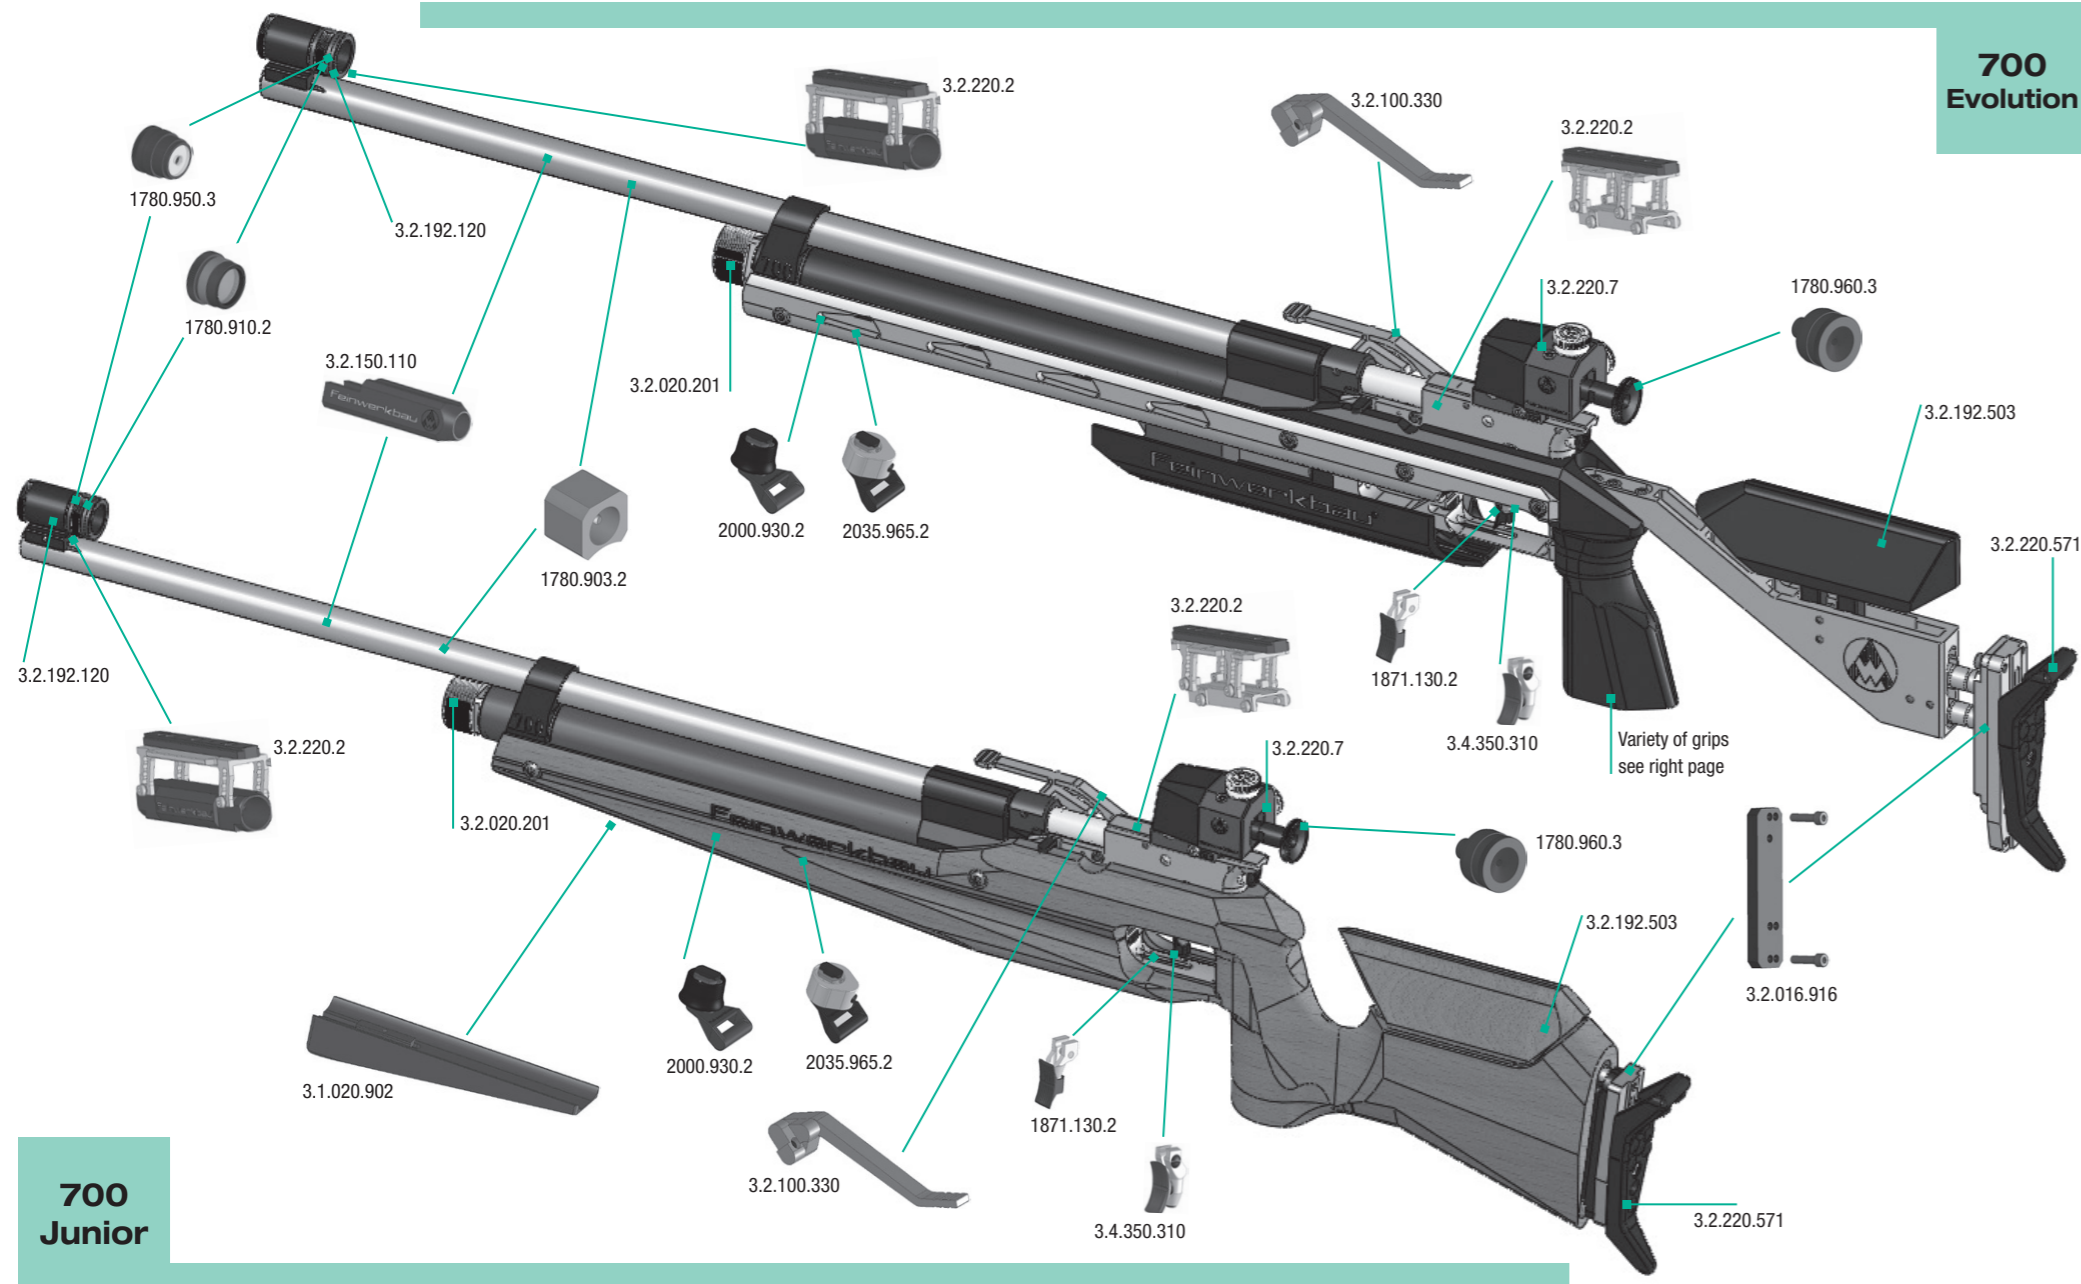

700 Evolution

700 Junior

Other 700 Evolution

- 3.2.100.330 Add-on cocking lever (for models 700 cocking downwards)
- 3.2.106.560 Hand support, blue, adjustable in height
- 3.2.140.560 Hand support, black, adjustable in height
- 3.2.180.560 Hand support, red, adjustable in height
- 3.2.140.570 Hand support, black, adjustable in height and width
- 3.2.122.544 Lower stock support, for shooting on a rest, blue
- 3.2.122.570 Lower stock support, for shooting on a rest, blue
- 3.2.128.570 Lower stock support, for shooting on a rest, black

- 3.5.040.530 Hand support, black, adjustable in height and width, complete
- 3.2.122.580 Barrel hand protection, air rifle, complete (for shooting on the rest)
- 1780.905.2 Moveable weight, 160 g, complete, burnished
- 3.2.016.925 Moveable weight, 160 g, complete, dull;chromium plated
- 1798.516.1 Filling piece 240 g
- 3.2.196.5 Alu stock, Mod. 700 Evolution, blue
- 1780.903.2 Weight ring, 100 g, complete
- 3.2.150.110 Barrel weight, complete, 140 g
- 3.2.220.901 Barrel weight, complete 150 g
- 3.2.172.525 Buttplate, complete, with short rack set (Alu)
- 3.2.116.525 Buttplate, complete, with rack, for shooting on a rest
- 3.2.116.526 Buttplate, mounted, for shooting on a rest

- 3.2.220.571 Buttplate, mounted
- 3.2.220.570 Buttplate, complete, with rack (model 800)
- 3.2.220.523 Attachment plate, mounted, with toothed rack (approx. 72mm)
- 1871.130.2 Trigger, 9 mm wide, bent, universal adjustable
- 2000.322.1 Trigger shoe, 9 mm wide
- 3.4.350.310 Vario-Trigger
- 2000.930.2 Shooting sling holder, detachable
- 2035.965.2 Shooting sling holder with anatomical handstop
- 3.5.006.512 Damper
- 3.2.226.524 Buttplate, bottom part, for shooting on a rest
- 3.2.192.503 Plastic cheek rest, black

Grips 700 Evolution

- 3.2.220.508 Grip, size M, right, beech, black (grip lacquer, Mod..800)
- 3.2.221.508 Grip, size M, left, beech, black (grip lacquer, Mod..800)
- 3.2.222.508 Grip, size S, right, beech, black (grip lacquer, Mod..800)
- 3.2.223.508 Grip, size S, left, beech, black (grip lacquer, Mod..800)
- 3.2.224.508 Grip, size L, right, beech, black (grip lacquer, Mod..800)
- 3.2.225.508 Grip, size L, left, beech, black (grip lacquer, Mod..800)
- 3.2.100.508 Grip, size M, right, for alu-stock, black-grey

- 3.2.101.508 Grip, size M, left, for alu-stock, black-grey
- 3.2.102.508 Grip, size S, right, for alu-stock, black-grey
- 3.2.103.508 Grip, size S, left, for alu-stock, black-grey
- 3.2.104.508 Grip, size L, right, for alu-stock, black-grey
- 3.2.105.508 Grip, size L, left, for alu-stock, black-grey
- 3.2.106.508 Grip, size M, right, for alu-stock, blue
- 3.2.107.508 Grip, size M, left, for alu-stock, blue
- 3.2.108.508 Grip, size S, right, for alu-stock, blue
- 3.2.109.508 Grip, size S, left, for alu-stock, blue
- 3.2.110.508 Grip, size L, right, for alu-stock, blue