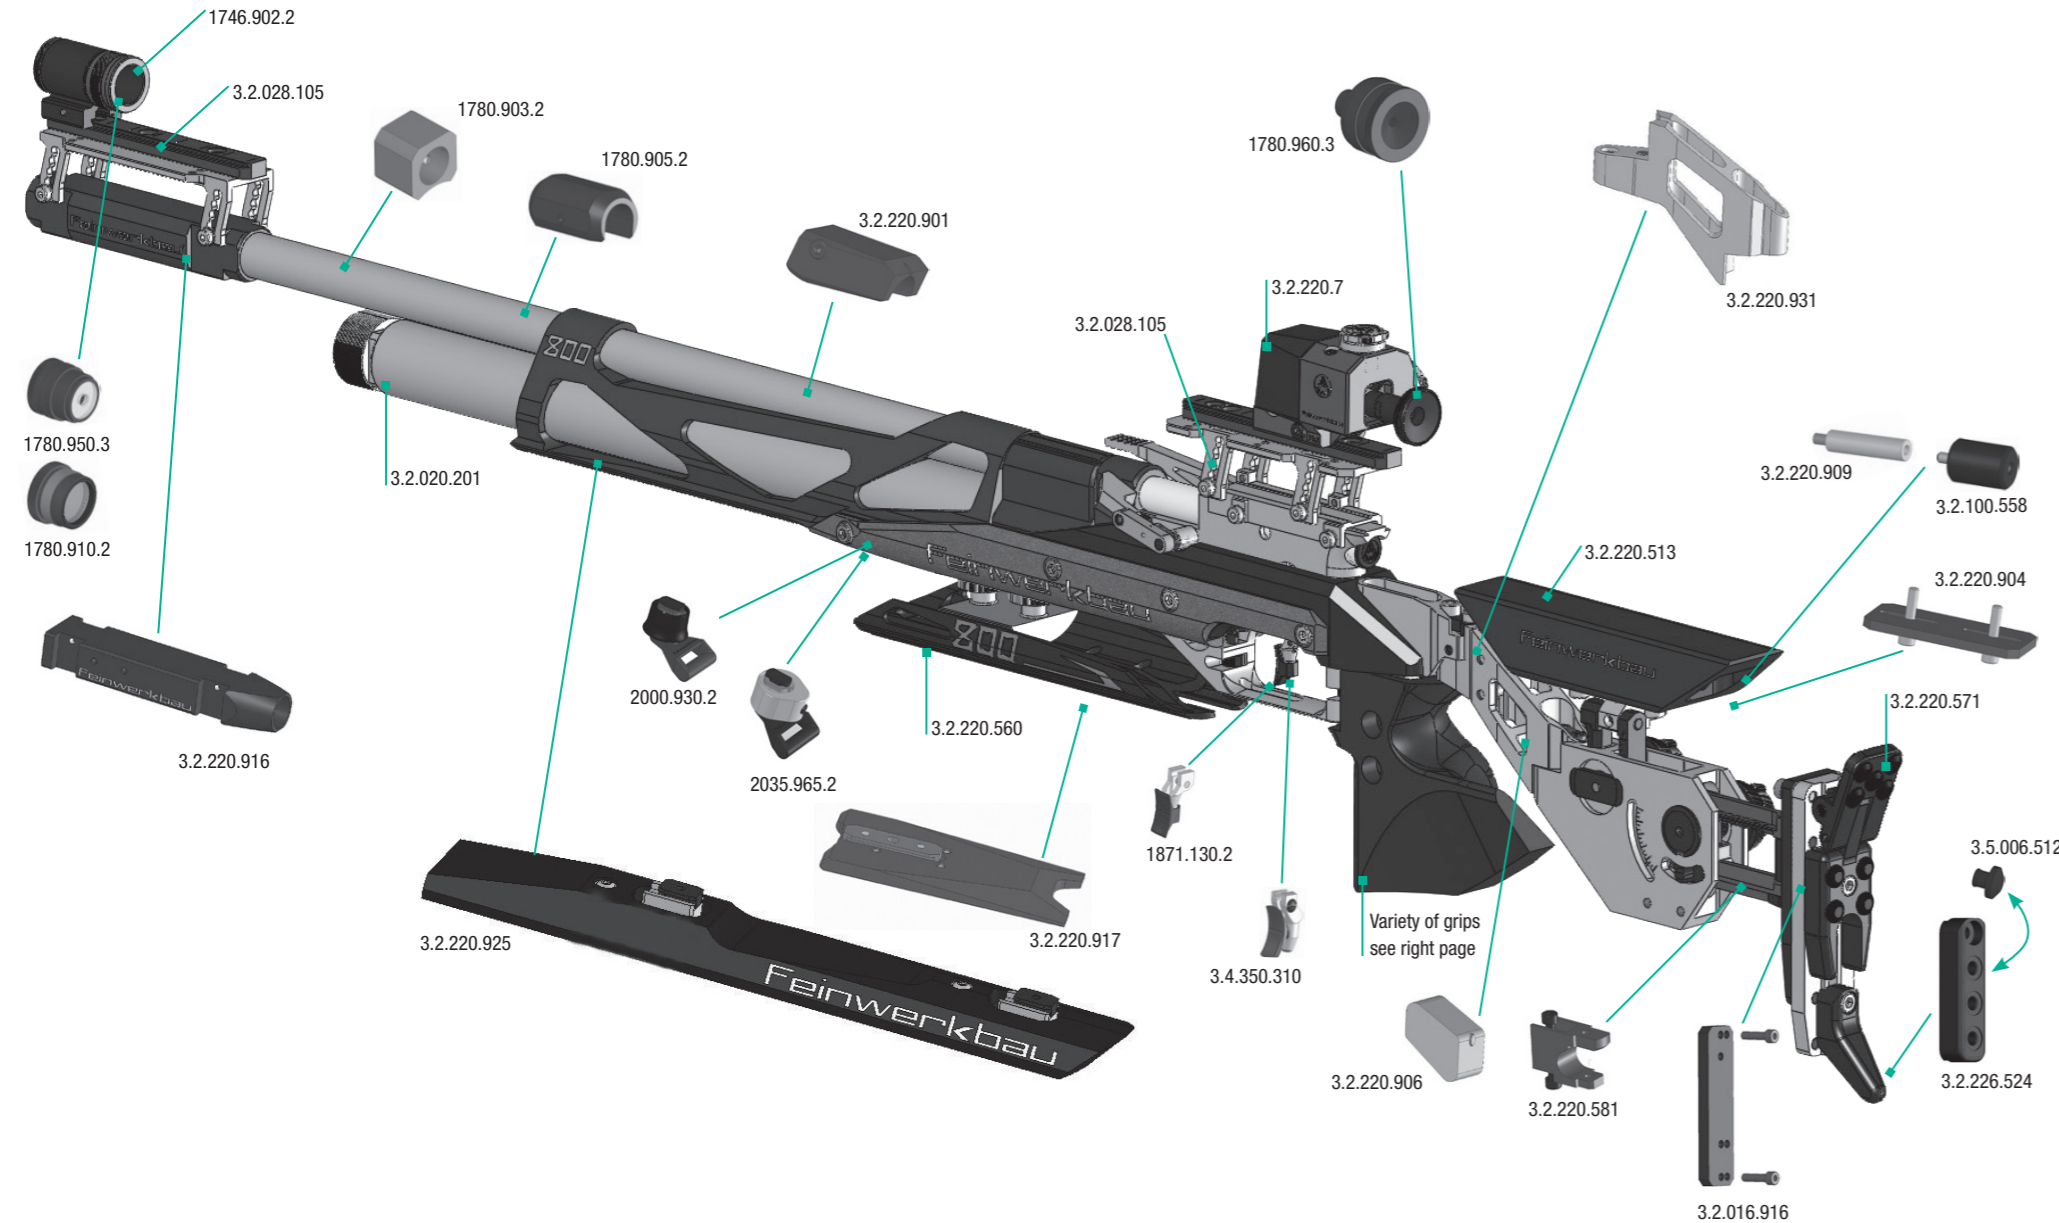

- 3.2.028.105 Sight elevation and relocation for shooting on a rest 13 mm
- 3.2.028.112 Sighting line extension, 14 cm, complete, for shooting on a rest
- 3.2.028.114 Sighting line extension, 20 cm, complete, for shooting on a rest
- 3.2.220.2 Vario-sight 4 x 4
- 3.2.220.7 Diopter, black (20 clicks)
- 3.2.220.916 Sighting line extension tube, complete, steel (425 g)
- 3.5.040.902 Front sight holder, short (only for barrel diameter 22 mm)
- 1746.903.2 Front sight holder, raised, complete

Trigger

- 1871.130.2 Trigger, 9 mm wide, bent, universal adjustable
- 2000.322.1 Trigger shoe, 9 mm wide
- 3.4.350.310 Vario-Trigger

Please consider, that the pictures are not proportional in size

Plates