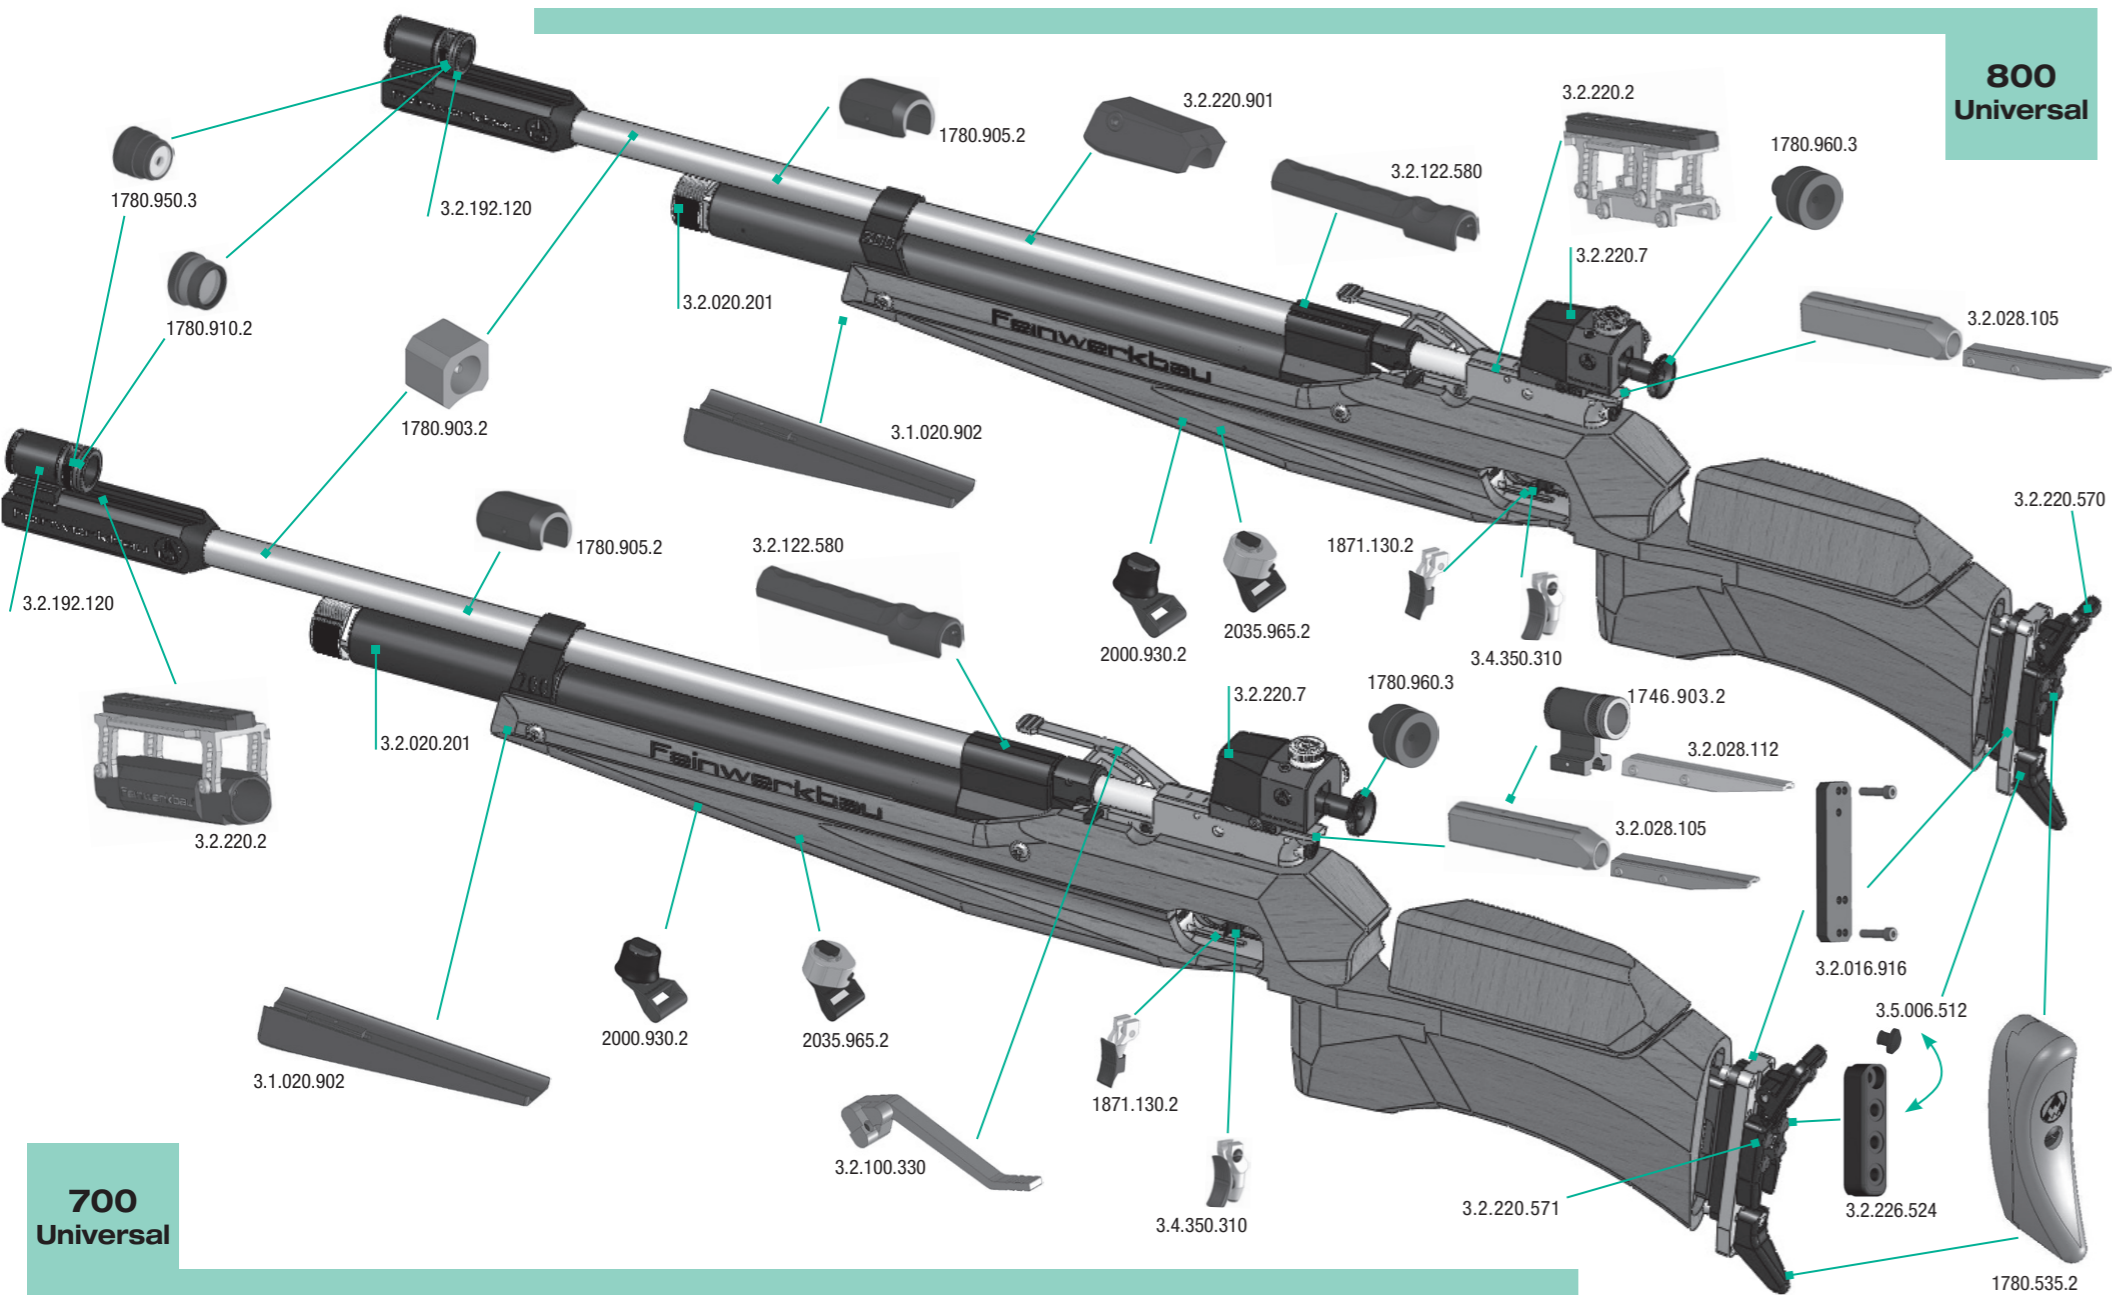

800
Universal

700
Universal

Other

3.2.100.330	Add-on cocking lever (for models 700 cocking downwards)	1500.926.1	Additional weight, 220 g, lead, complete	1500.927.1	Additional weight, 110 g, lead, complete	1780.905.2	Moveable weight, 160 g, complete, burnished	3.2.016.925	Moveable weight, 160 g, complete, dull;chromium plated	1780.903.2	Weight ring, 100 g, complete	3.2.150.110	Barrel weight, complete, 140 g	3.2.220.901	Barrel weight, complete 150 g	3.2.016.916	Weight plate, 150 g	1500.946.1	Intermediate piece, 10 mm, for stock extension AR/Small bore	1780.517.2	Buttplate, complete, right (rubber)	1789.517.2	Buttplate, complete, left (rubber)	1780.535.2	Buttplate, mounted (rubber, without support)	1780.523.2	Buttplate, complete, right, with support	1789.523.2	Support with buttplate, complete, left, with support	1780.524.2	Buttplate, mounted, without support	3.2.150.523	Buttplate, complete, with support	3.2.116.526	Buttplate, mounted, for shooting on a rest	3.2.220.571	Buttplate, mounted	1871.130.2	Trigger, 9 mm wide, bent, universal adjustable	2000.322.1	Trigger shoe, 9 mm wide	3.4.350.310	Vario-Trigger	2000.930.2	Shooting sling holder, detachable	2035.965.2	Shooting sling holder with anatomical handstop	3.5.006.512	Damper	3.2.226.524	Buttplate, bottom part, for shooting on a rest (black)	3.2.028.105	Sight elevation and relocation for shooting on a rest 13 mm	3.1.020.902	Wedge, for shooting on a rest, complete

Stocks 800 Universal