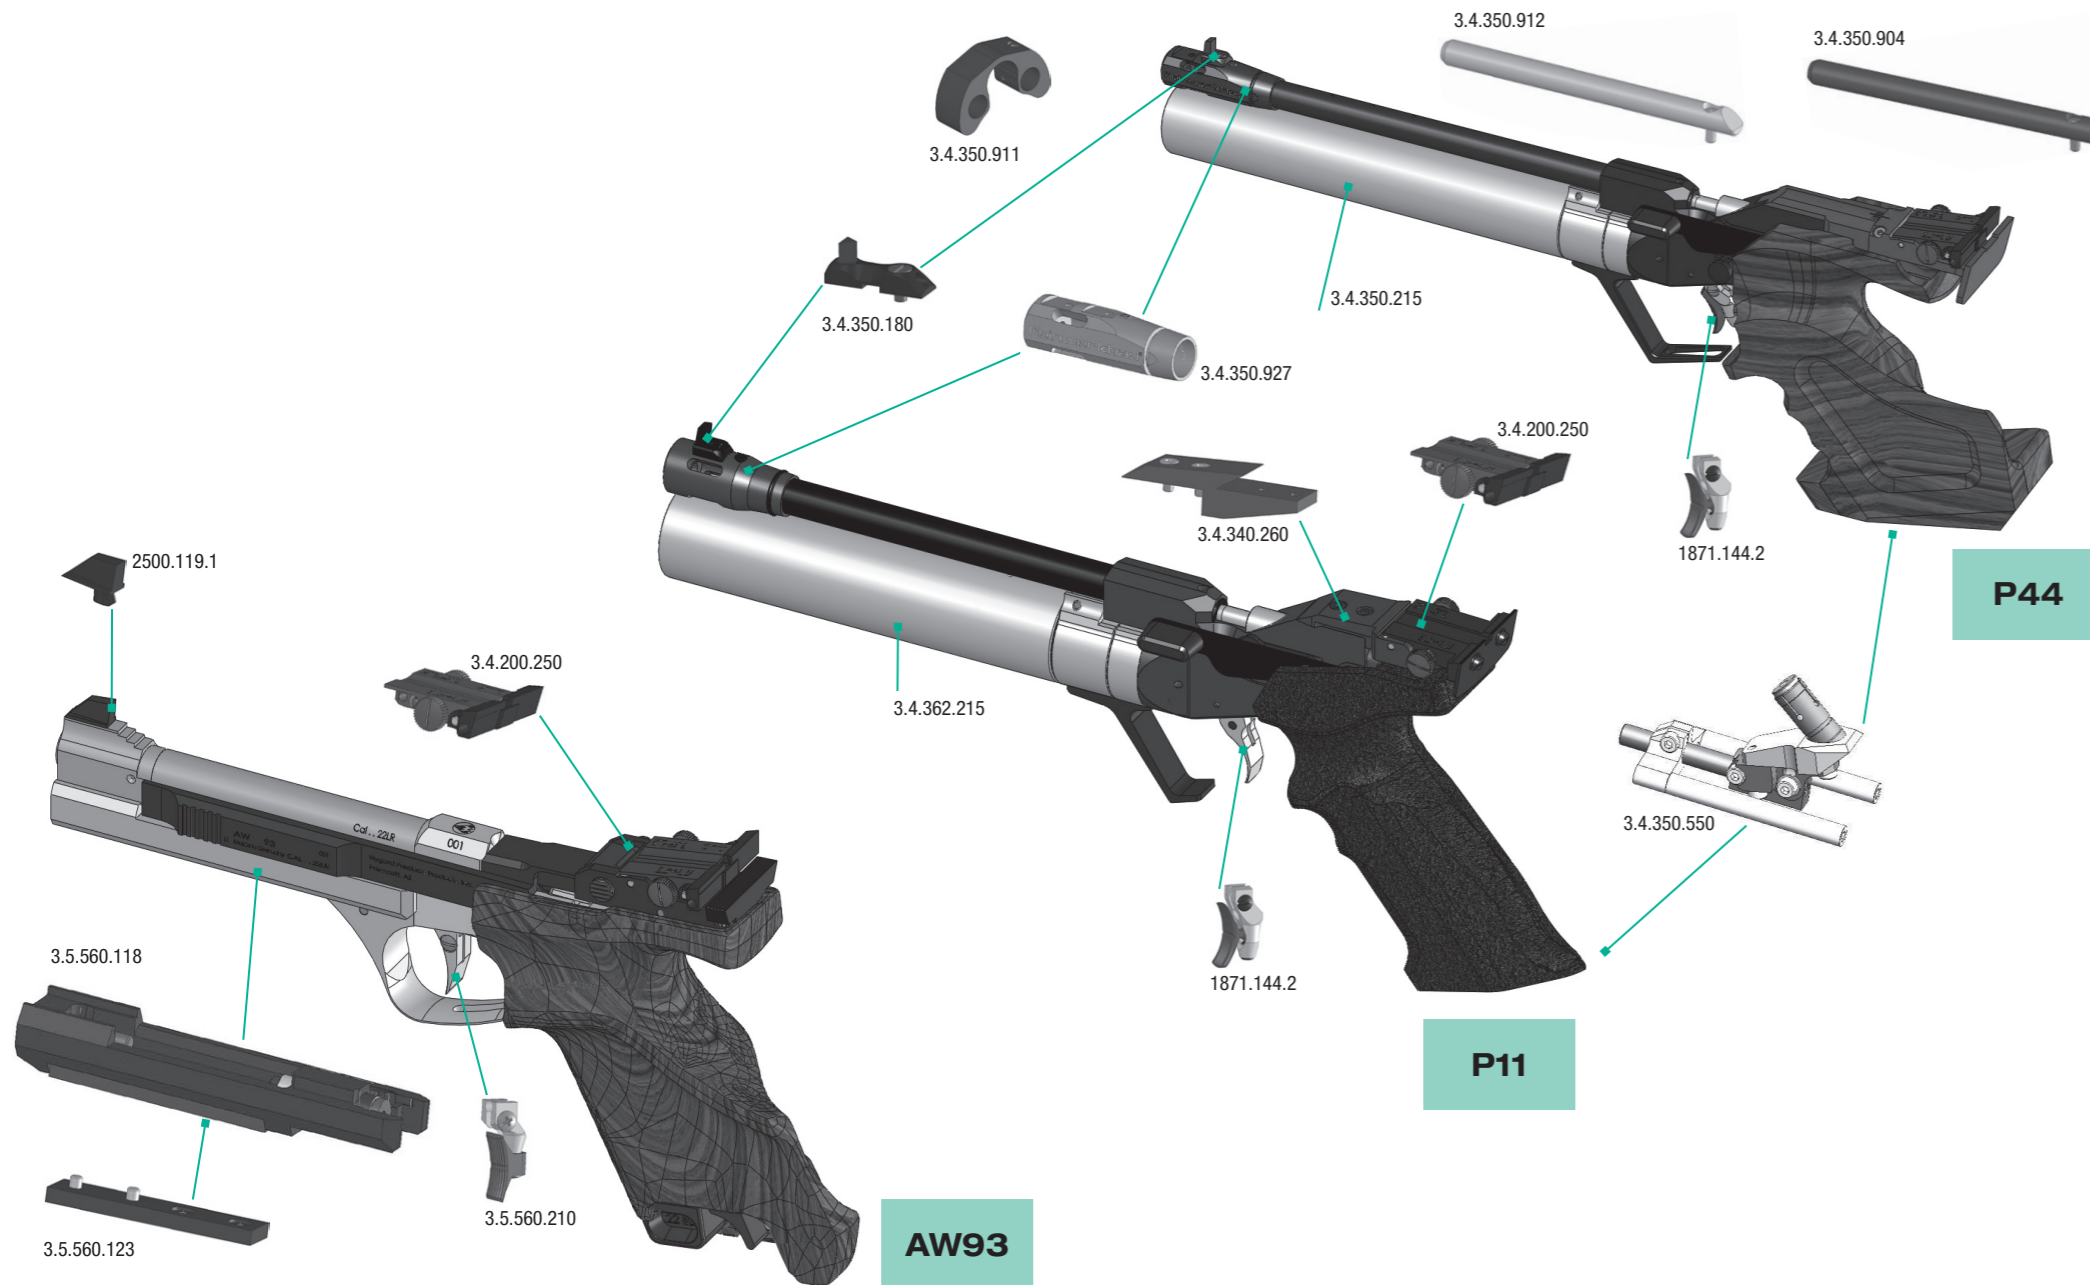

accessories - P44

- 3.4.350.930 Block-type front sight P44, 3,0 mm, compl.
- 3.4.350.934 Block-type front sight P44, 3,4 mm, compl.
- 3.4.350.938 Block-type front sight P44, 3,8 mm, compl.
- 3.4.350.942 Block-type front sight P44, 4,2 mm, compl.
- 3.4.350.946 Block-type front sight P44, 4,6 mm, compl.
- 3.4.350.950 Block-type front sight P44, 5,0 mm, compl.
- 3.4.350.180 Front sight base with front sight plug in type, compl.
- 3.4.350.182 Front sight, plug in type, black (4,0/4,5/5,0mm);
- 3.4.200.250 Rear sight, complete
- 3.4.350.927 Separator (Steel), ca. 42 g
- 3.4.350.5 Anatomical grip, size M, right

- 3.4.351.5 Anatomical grip, size M, left
- 3.4.352.5 Anatomical grip, size S, right
- 3.4.353.5 Anatomical grip, size S, left
- 3.4.354.5 Anatomical grip, size XS, right
- 3.4.355.5 Anatomical grip, size XS, left
- 3.4.356.5 Anatomical grip, size XXS, right
- 3.4.358.5 Anatomical grip, size L, right
- 3.4.359.5 Anatomical grip, size L, left
- 3.4.350.560 Grip support for shooting on a rest - air pistols (with adapter plate)
- 3.4.350.550 Grip support for shooting on a rest - air pistols (with clamping sleeve)
- 1871.144.2 Trigger, 9 mm, bent, universal, adjustable, 9 mm wide
- 3.4.350.310 Vario-Trigger
- 1750.010.3 Special grease 4 g
- 1877.001.2 Filler neck, complete

- 1830.006.1 Discharge screw
- 3.4.350.902 Moveable weight, 30 g
- 3.4.350.904 weight rod (steel), compl., approx. 40 g (1 piece)
- 3.4.350.907 weight rod (steel), compl., approx. 60 g
- 3.4.350.910 Sliding weight with 2 rods, 60 g;
- 3.4.350.912 Weight rod, compl. (1 piece)
- 3.4.350.911 Sliding weight, 30 g, mounted
- 3.4.000.215 Compressed air cylinder, red, long
- 3.4.362.215 Compressed air cylinder, short, silver
- 3.4.350.215 Compressed air cylinder, long, silver
- 1830.214.1 Dust cap for cylinder
- 4.9.0308 Pistol case with knob inlay

accessories - P11

- 3.4.340.260 Rear sight displacement, 30 mm, P11 (needed to mount anatomical grip on model P11)
- 3.4.350.927 Separator (Steel), ca. 42g
- 3.4.340.5 Grip right/left P11 (beech, black)
- 3.9.260.501 Grip, size S, right/left
- 1871.144.2 Trigger, 9 mm, bent, universal, adjustable, 9 mm wide
- 3.4.350.310 Vario-Trigger

- 1750.010.3 Special grease 4 g
- 1877.001.2 Filler neck, complete
- 1830.006.1 Discharge screw
- 3.4.350.560 Grip support for shooting on a rest - air pistols;(with adapter plate)
- 3.4.350.550 Grip support for shooting on a rest - air pistols;(with clamping sleeve)
- 3.4.350.904 weight rod (steel), compl., approx. 40 g (1 piece)
- 3.4.350.912 Weight rod, compl. (1 piece)
- 3.4.000.215 Compressed air cylinder, red, long
- 3.4.362.215 Compressed air cylinder, short, silver

- 3.4.350.215 Compressed air cylinder, long, silver
- 1830.214.1 Dust cap for cylinder
- 3.4.200.250 Rear sight, complete
- Grips P44 also fitting on P11 - but just in connection with: 3.4.340.260

accessories - AW93