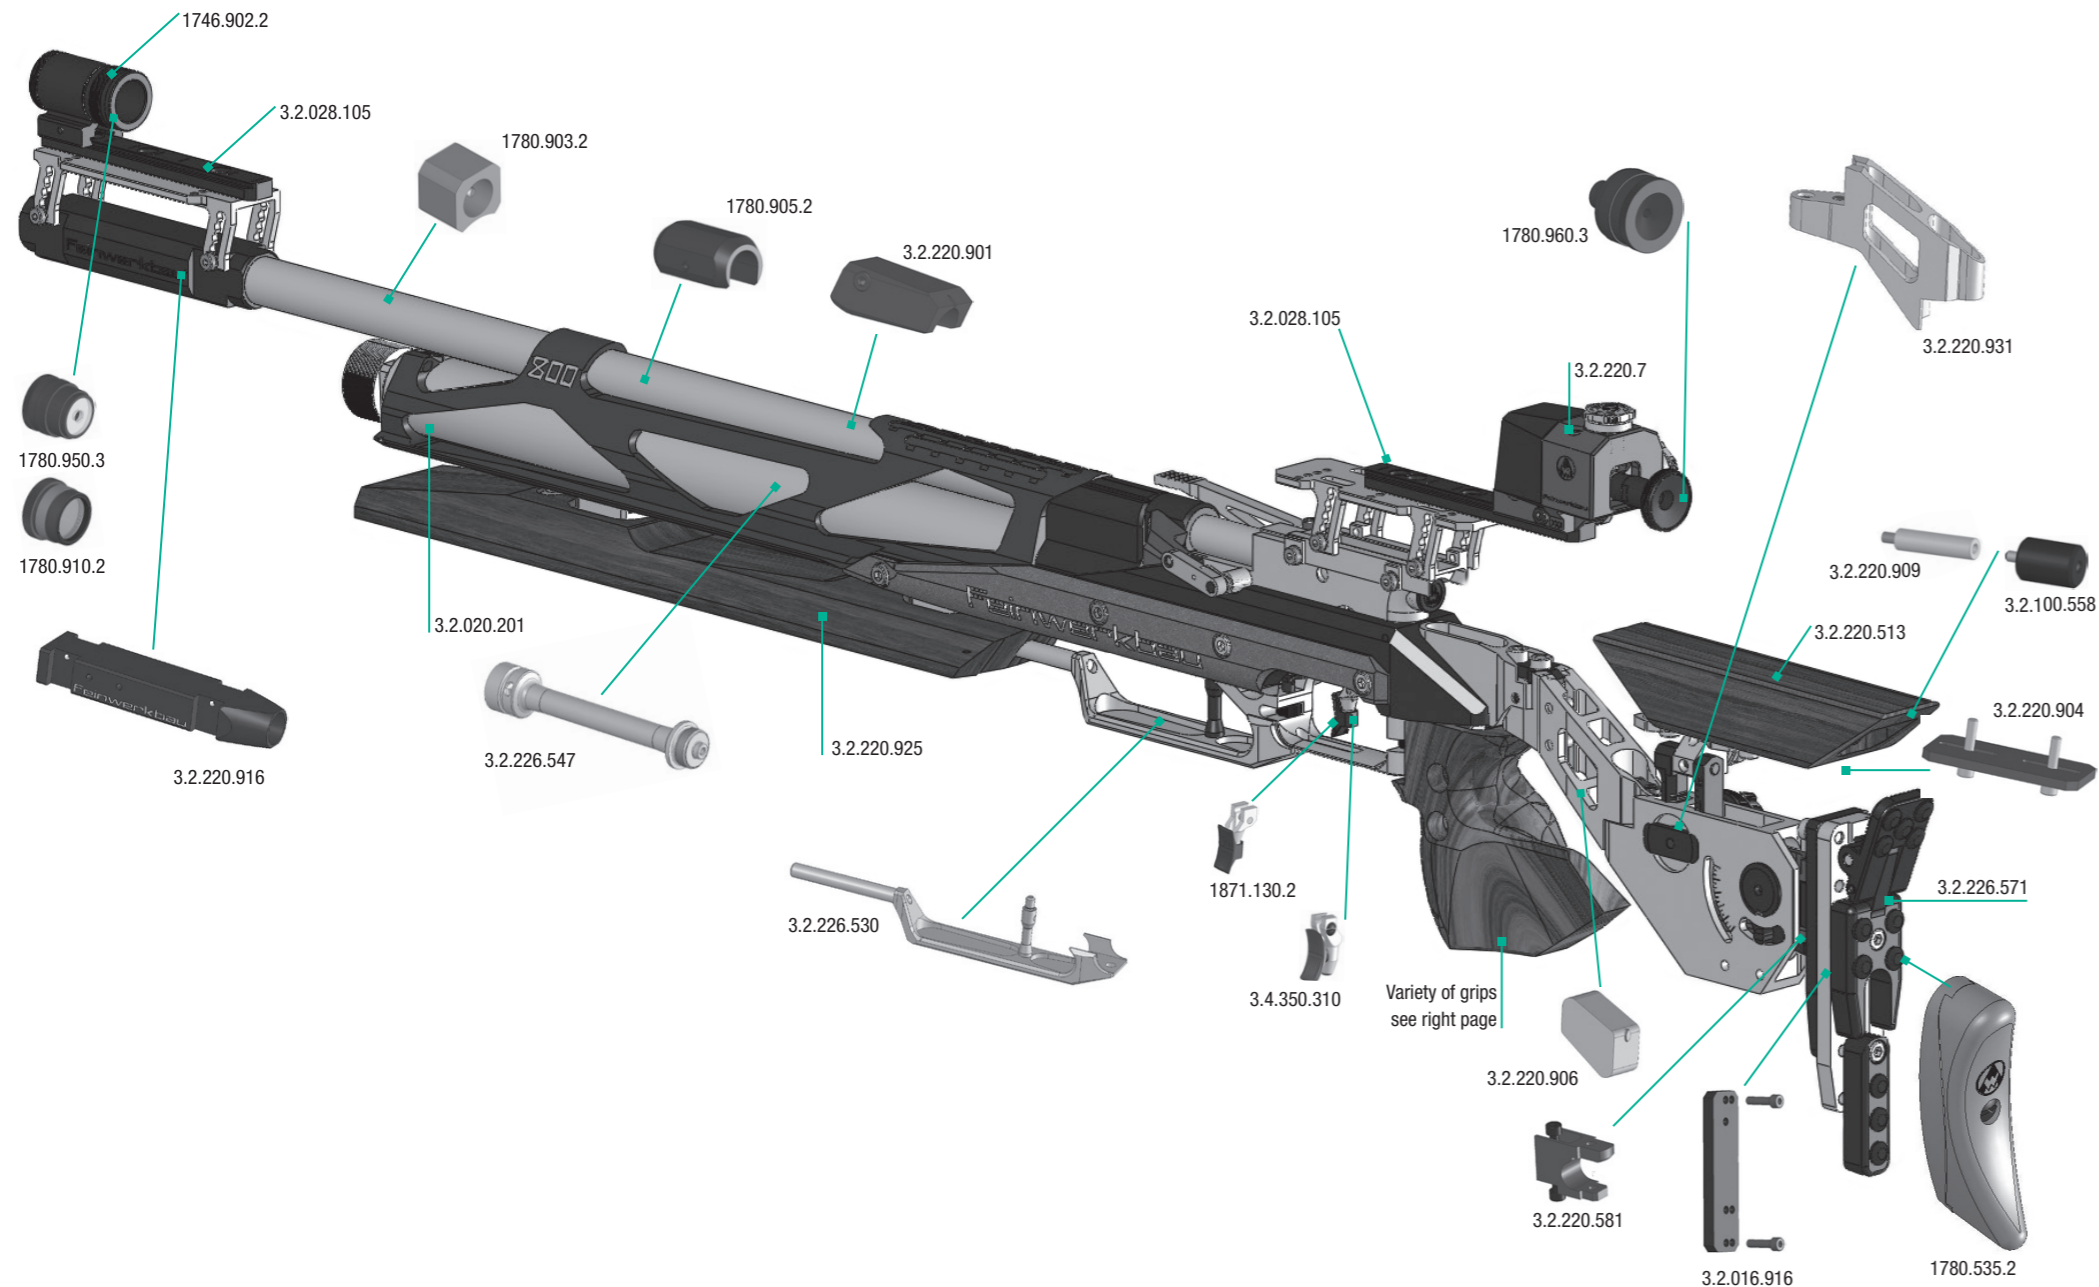

Plates

- 1780.535.2 Buttplate, mounted (rubber, without support)
  => for shooting on a rest
- 3.2.172.525 Buttplate, complete, with short rack set (Alu)
- 3.2.220.570 Buttplate, complete
- 3.2.220.571 Buttplate, mounted
- 3.2.226.524 Buttplate, bottom part, for shooting on a rest (black)
- 3.2.226.570 Buttplate, complete for shooting on a rest
- 3.2.226.571 Buttplate, mounted
- 3.5.006.512 Damper

Cheek pieces

- 3.2.100.513 Cheek rest, complete, black-grey
- 3.2.106.513 Cheek rest, complete, blue
- 3.2.172.513 Cheek rest, complete, black-red
- 3.2.220.513 Cheek rest, complete, black
- 3.2.226.510 Distance washer
- 3.2.226.513 Cheek rest, complete, nutwood (Mod. 800)
- 3.2.232.513 Cheek piece, complete, laminated wood red
- 3.2.238.513 Cheek rest, complete, black
- 3.2.250.513 Cheek rest, complete, black (Mod. 800)

Weights

- 1780.903.2 Weight ring, 100 g, complete
- 1780.905.2 Moveable weight, 160 g, complete, burnished
- 3.2.016.916 Weight plate, 150 g;
- 3.2.016.925 Moveable weight, 160 g, complete, dull chromium plated
- 3.2.100.520 Support (approx. 51 g)
- 3.2.100.521 Rotating support (approx. 47 g)
- 3.2.100.558 Pile weight approx. 66 g
- 3.2.100.559 Pile weight approx. 24 g
- 3.2.150.110 Barrel weight, complete, 140 g
- 3.2.220.901 Barrel weight, complete 150 g
- 3.2.220.905 Weight plate, 115 g
- 3.2.220.906 Additional stock weight, 75 g
- 3.2.220.909 Extension for pile weights
- 3.2.220.916 Sighting line extension tube, complete, steel (425 g)
- 3.2.220.904 Weight plate, 115 g, compl., below cheek 800

Other

- 1871.130.2 Trigger, 9 mm wide, bent, universal adjustable
- 2000.322.1 Trigger shoe, 9 mm wide
- 3.4.350.310 Vario-Trigger
- 2000.930.2 Shooting sling holder, detachable
- 2035.965.2 Shooting sling holder with anatomical handstop
- 3.2.100.527 Attachment plate, large
- 3.2.220.523 Attachment plate, mounted, with toothed rack (approx. 72mm)
- 3.2.220.560 Hand support, black, adjustable in height (Mod. 800)
- 3.2.220.581 Extension for Set of rods, 25mm, complete (Mod. 800)
- 3.2.220.917 Hand rest, flat, complete (150g)
- 3.2.220.921 Support, low
- 3.2.220.925 Support border, with non-slip surface
- 3.2.220.931 Connecting joint, shorted 8 mm
- 3.2.226.530 Handle bar compl.
- 3.2.226.540 Extension for front stock (approx. 10 cm)
- 3.2.226.547 Extension for compressed air cylinder (105 mm)
- 3.2.226.550 Support border (walnut) compl.
- 3.4.350.310 Vario-Trigger
- 3.5.010.945 Set of racks, short (approx. 52 mm)
- 3.5.010.946 Set of racks (approx. 72 mm)
- 3.5.040.530 Hand support, black, adjustable in height and width, complete
- 3.5.010.944 Set of racks, long (approx. 95 mm)

Grips