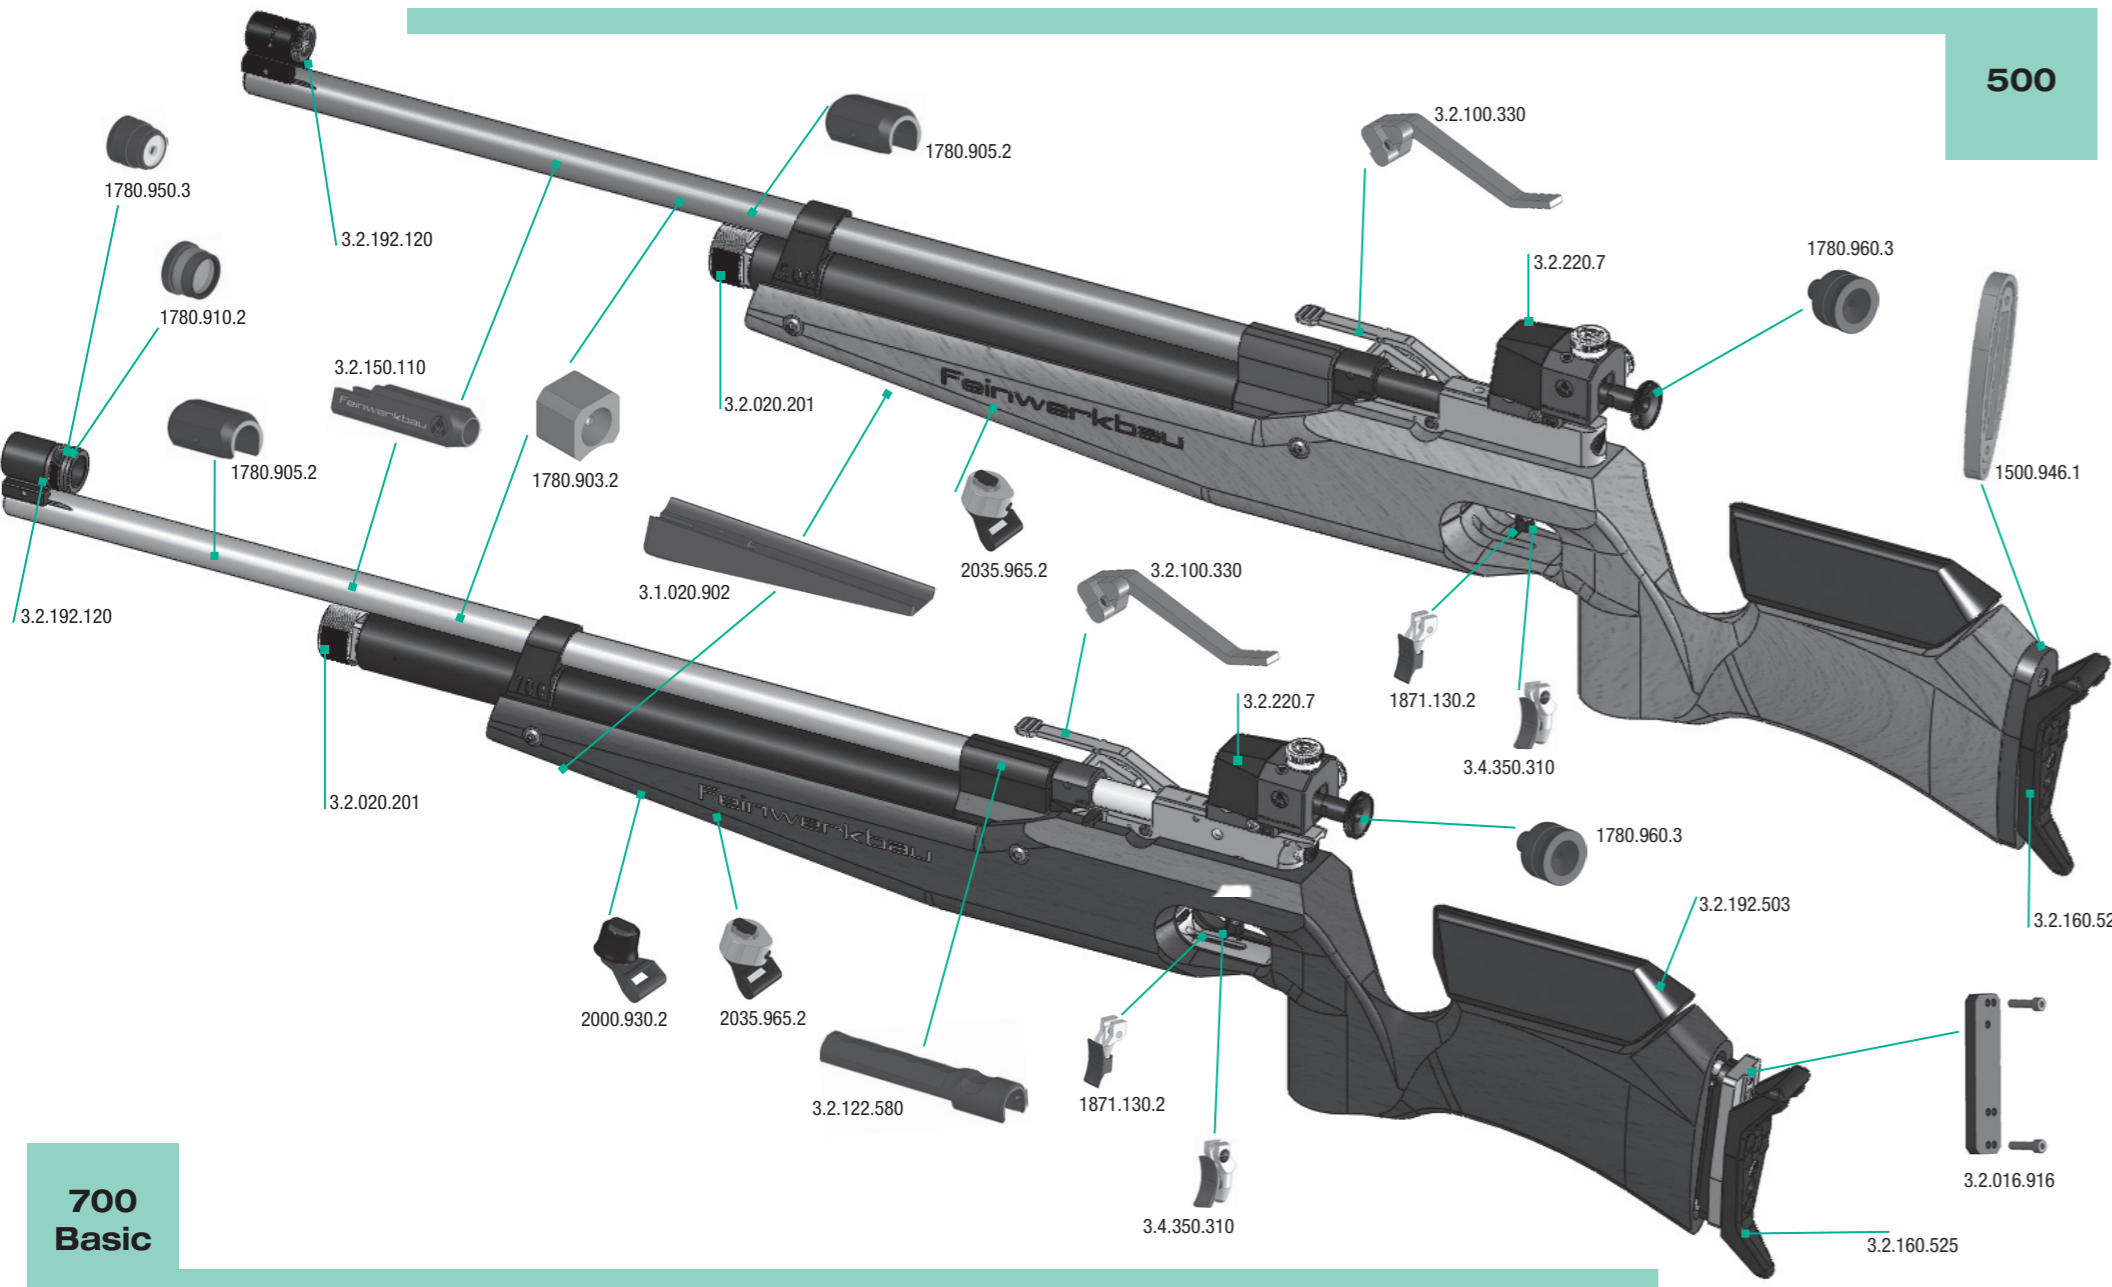

500

700
Basic

Model 500

1500.8xx.x	Transparent insert 2,8-3,0-3,2-3,3-3,4-3,5-3,6-3,7-3,8-3,9-4,0-4,2-4,4-4,6-4,8-5,0-5,2-5,4-5,6-5,8-6,0 for front sight tunnel ø = 18 mm	1700.906.1	Aperture type insert 5,2 mm	2035.965.2	Shooting sling holder with anatomical handstop
1500.9xx.x	Transparent insert 2,0-2,2-2,4-2,6-2,8-3,0-3,2 for front sight tunnel ø = 18 mm	1752.915.2	Sight line elevation, complete, 8,5 mm	3.2.016.916	Weight plate, 150 g
3.2.020.7	Diopter, black	1780.903.2	Weight ring, 100 g, complete	3.2.016.925	Moveable weight, 160 g, complete, dull chromium plated
3.2.220.7	Diopter, black (20 clicks)	1780.905.2	Moveable weight, 160 g, complete, burnished	3.2.028.105	Sight elevation and relocation for shooting on a rest 13 mm
1500.946.1	Intermediate piece, 10 mm, for stock extension AR/Small bore	1780.960.3	Iris diopter disc, adjustable from 0,5 to 3,0 mm	3.2.028.114	Sighting line extension, 20cm, complete, for shooting on a rest
1700.905.1	Aperture type insert 4,6 mm	1780.965.3	Iris diopter disc, adjustable from 0,5 to 3,0 mm with 5 colour filter	3.2.100.330	Add-on cocking lever (for models 700 cocking downwards)
		1798.516.1	Filling piece 240 g	3.2.220.901	Barrel weight, complete 150 g
		1871.130.2	Trigger, 9 mm wide, bent, universal adjustable	1500.946.1	Intermediate piece, 10 mm, for stock extension
		2000.322.1	Trigger shoe, 9 mm wide	3.2.160.525	Buttplate, complete
		3.4.350.310	Vario-Trigger	3.1.020.902	Wedge, for shooting on a rest, complete
		2000.930.2	Shooting sling holder, detachable		

Model 700 Basic