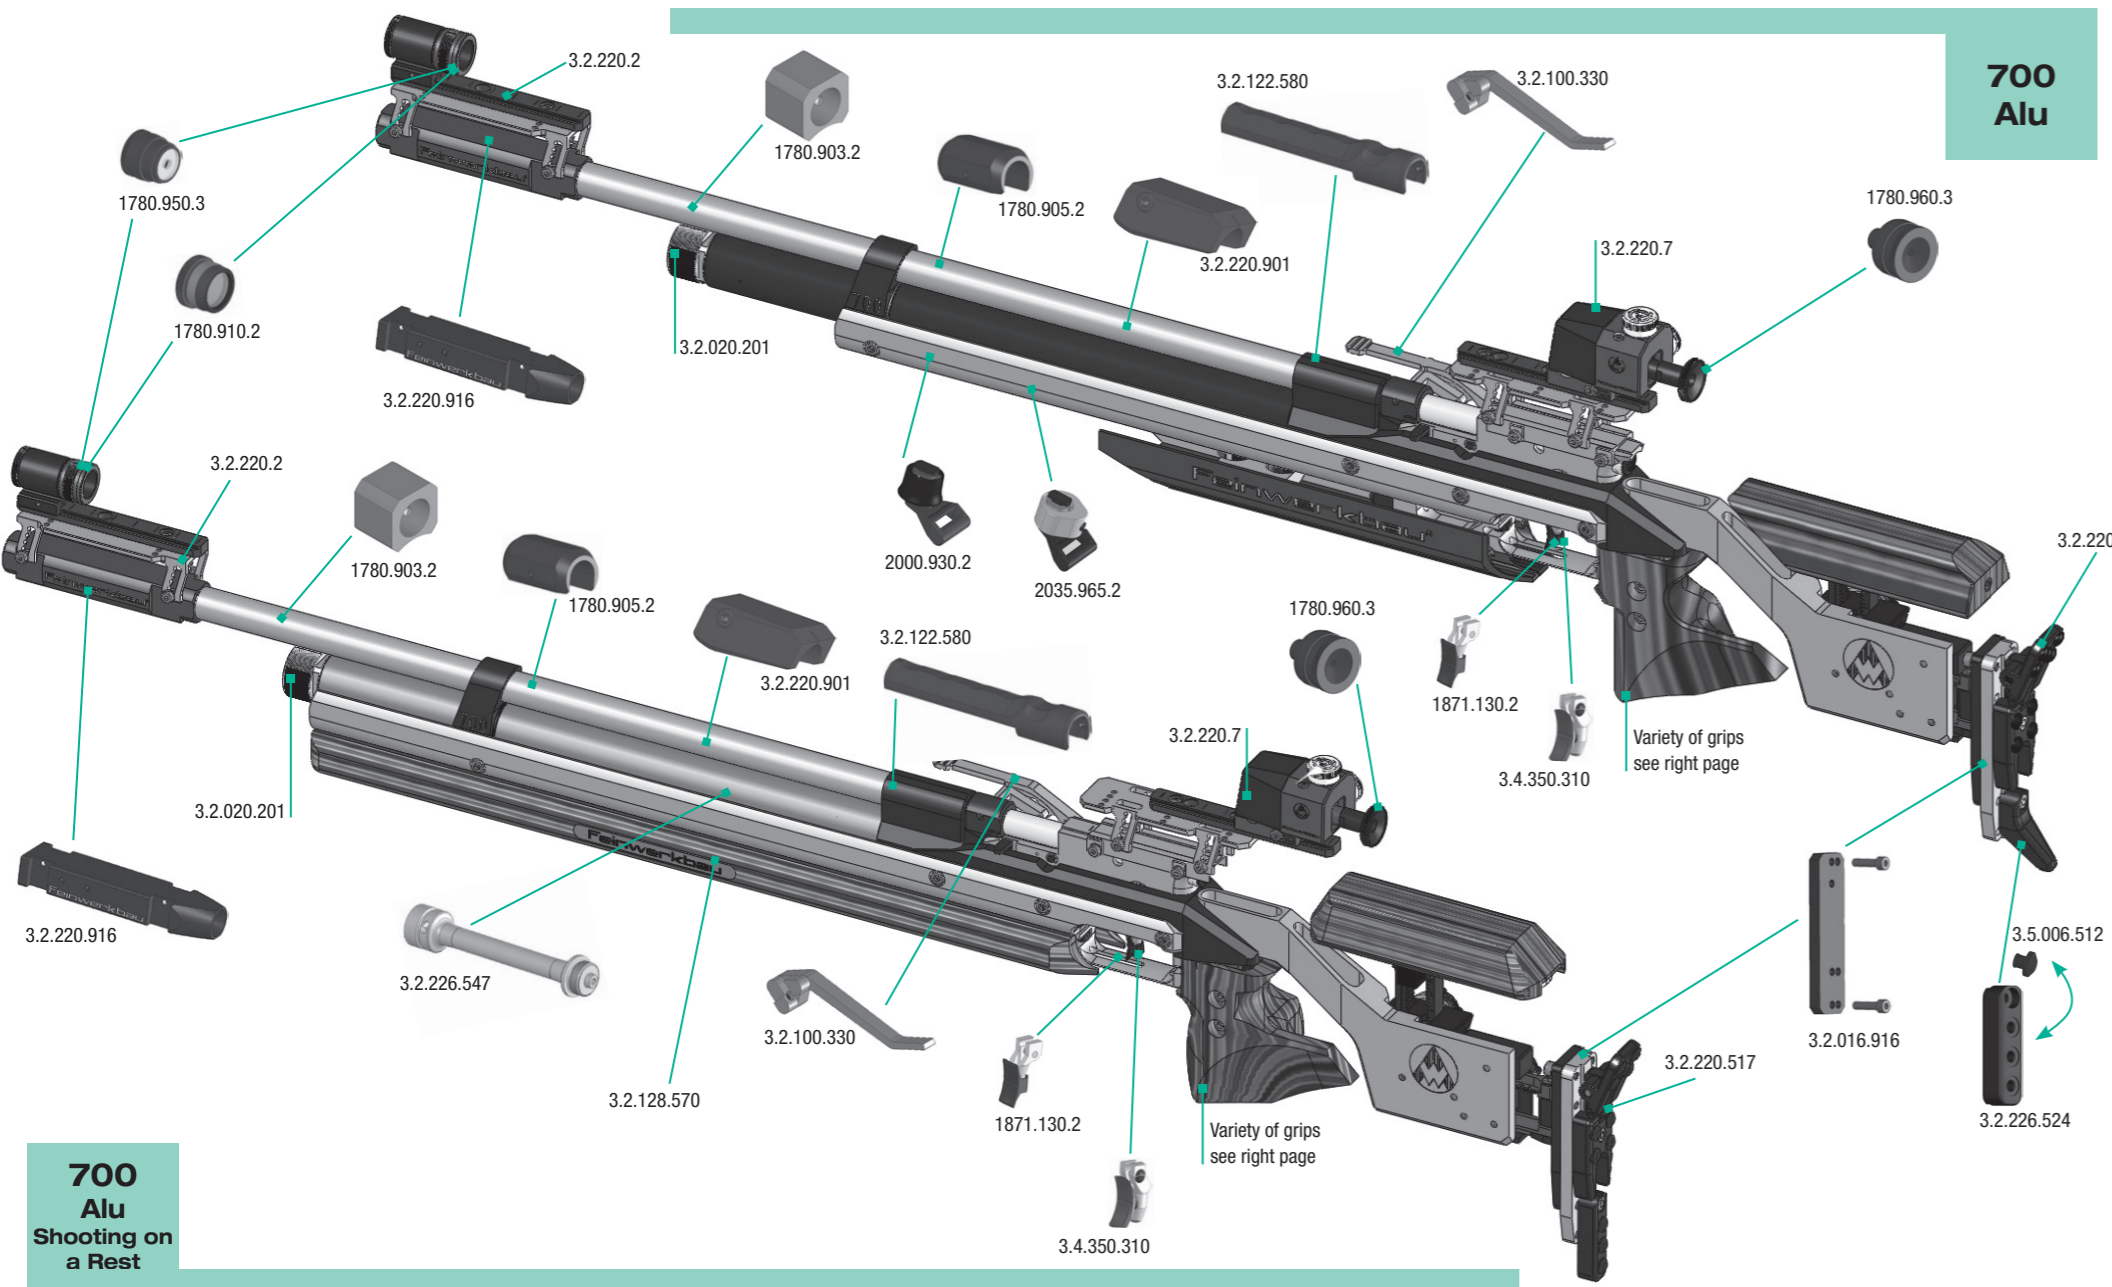

700 Alu

700 Alu Shooting on a Rest

Other

- 3.2.100.330 Add-on cocking lever (for models 700 cocking downwards)
- 3.2.122.544 Lower stock support, for shooting on a rest, blue
- 3.2.122.580 Barrel hand protection, air rifle, complete (for shooting on the rest)
- 1780.905.2 Moveable weight, 160 g, complete, burnished
- 3.2.016.925 Moveable weight, 160 g, complete, dull chromium plated
- 3.2.100.550 Moveable weight, inside, complete
- 1780.903.2 Weight ring, 100 g, complete

- 3.2.220.901 Barrel weight, complete 150g
- 3.2.016.916 Weight plate, 150 g
- 3.2.100.520 Support (approx. 51 g)
- 3.2.100.521 Rotating support (approx. 47 g)
- 3.2.172.525 Buttplate, complete, with short rack set (Alu)
- 3.2.116.525 Buttplate, complete, with rack, for shooting on a rest
- 3.2.116.526 Buttplate, mounted, for shooting on a rest
- 3.2.220.571 Buttplate, mounted
- 3.2.220.570 Buttplate, complete
- 3.2.220.523 Attachment plate, mounted, with toothed rack (approx. 72 mm)

- 3.5.010.944 Set of racks, long (approx. 95 mm)
- 3.5.010.945 Set of racks, short (approx. 52 mm)
- 3.5.010.946 Set of racks (approx. 72 mm)
- 3.2.100.527 Attachment plate, large
- 1871.130.2 Trigger, 9 mm wide, bent, universal adjustable
- 2000.322.1 Trigger shoe, 9 mm wide
- 3.4.350.310 Vario-Trigger
- 3.5.006.512 Damper
- 3.2.122.580 Barrel hand protection

Grips

- 3.2.220.508 Grip, size M, right, beech, black (grip lacquer, Mod. 800)
- 3.2.221.508 Grip, size M, left, beech, black (grip lacquer, Mod. 800)
- 3.2.222.508 Grip, size S, right, beech, black (grip lacquer, Mod. 800)
- 3.2.223.508 Grip, size S, left, beech, black (grip lacquer, Mod. 800)
- 3.2.224.508 Grip, size L, right, beech, black (grip lacquer, Mod. 800)
- 3.2.225.508 Grip, size L, left, beech, black (grip lacquer, Mod. 800)
- 3.2.100.508 Grip, size M, right, for alu-stock, black-grey
- 3.2.101.508 Grip, size M, left, for alu-stock, black-grey
- 3.2.102.508 Grip, size S, right, for alu-stock, black-grey
- 3.2.103.508 Grip, size S, left, for alu-stock, black-grey
- 3.2.104.508 Grip, size L, right, for alu-stock, black-grey

- 3.2.105.508 Grip, size L, left, for alu-stock, black-grey
- 3.2.106.508 Grip, size M, right, for alu-stock, blue
- 3.2.107.508 Grip, size M, left, for alu-stock, blue
- 3.2.108.508 Grip, size S, right, for alu-stock, blue
- 3.2.109.508 Grip, size S, left, for alu-stock, blue
- 3.2.110.508 Grip, size L, right, for alu-stock, blue
- 3.2.111.508 Grip, size L, left, for alu-stock, blue
- 3.2.172.508 Grip, size M, right, for alu-stock, black-red
- 3.2.173.508 Grip, size M, left, for alu-stock, black-red
- 3.2.174.508 Grip, size S, right, for alu-stock, black-red
- 3.2.175.508 Grip, size S, left, for alu-stock, black-red
- 3.2.176.508 Grip, size L, right, for alu-stock, black-red
- 3.2.177.508 Grip, size L, left, for alu-stock, black-red

Stocks 700 Alu Shooting on a Rest