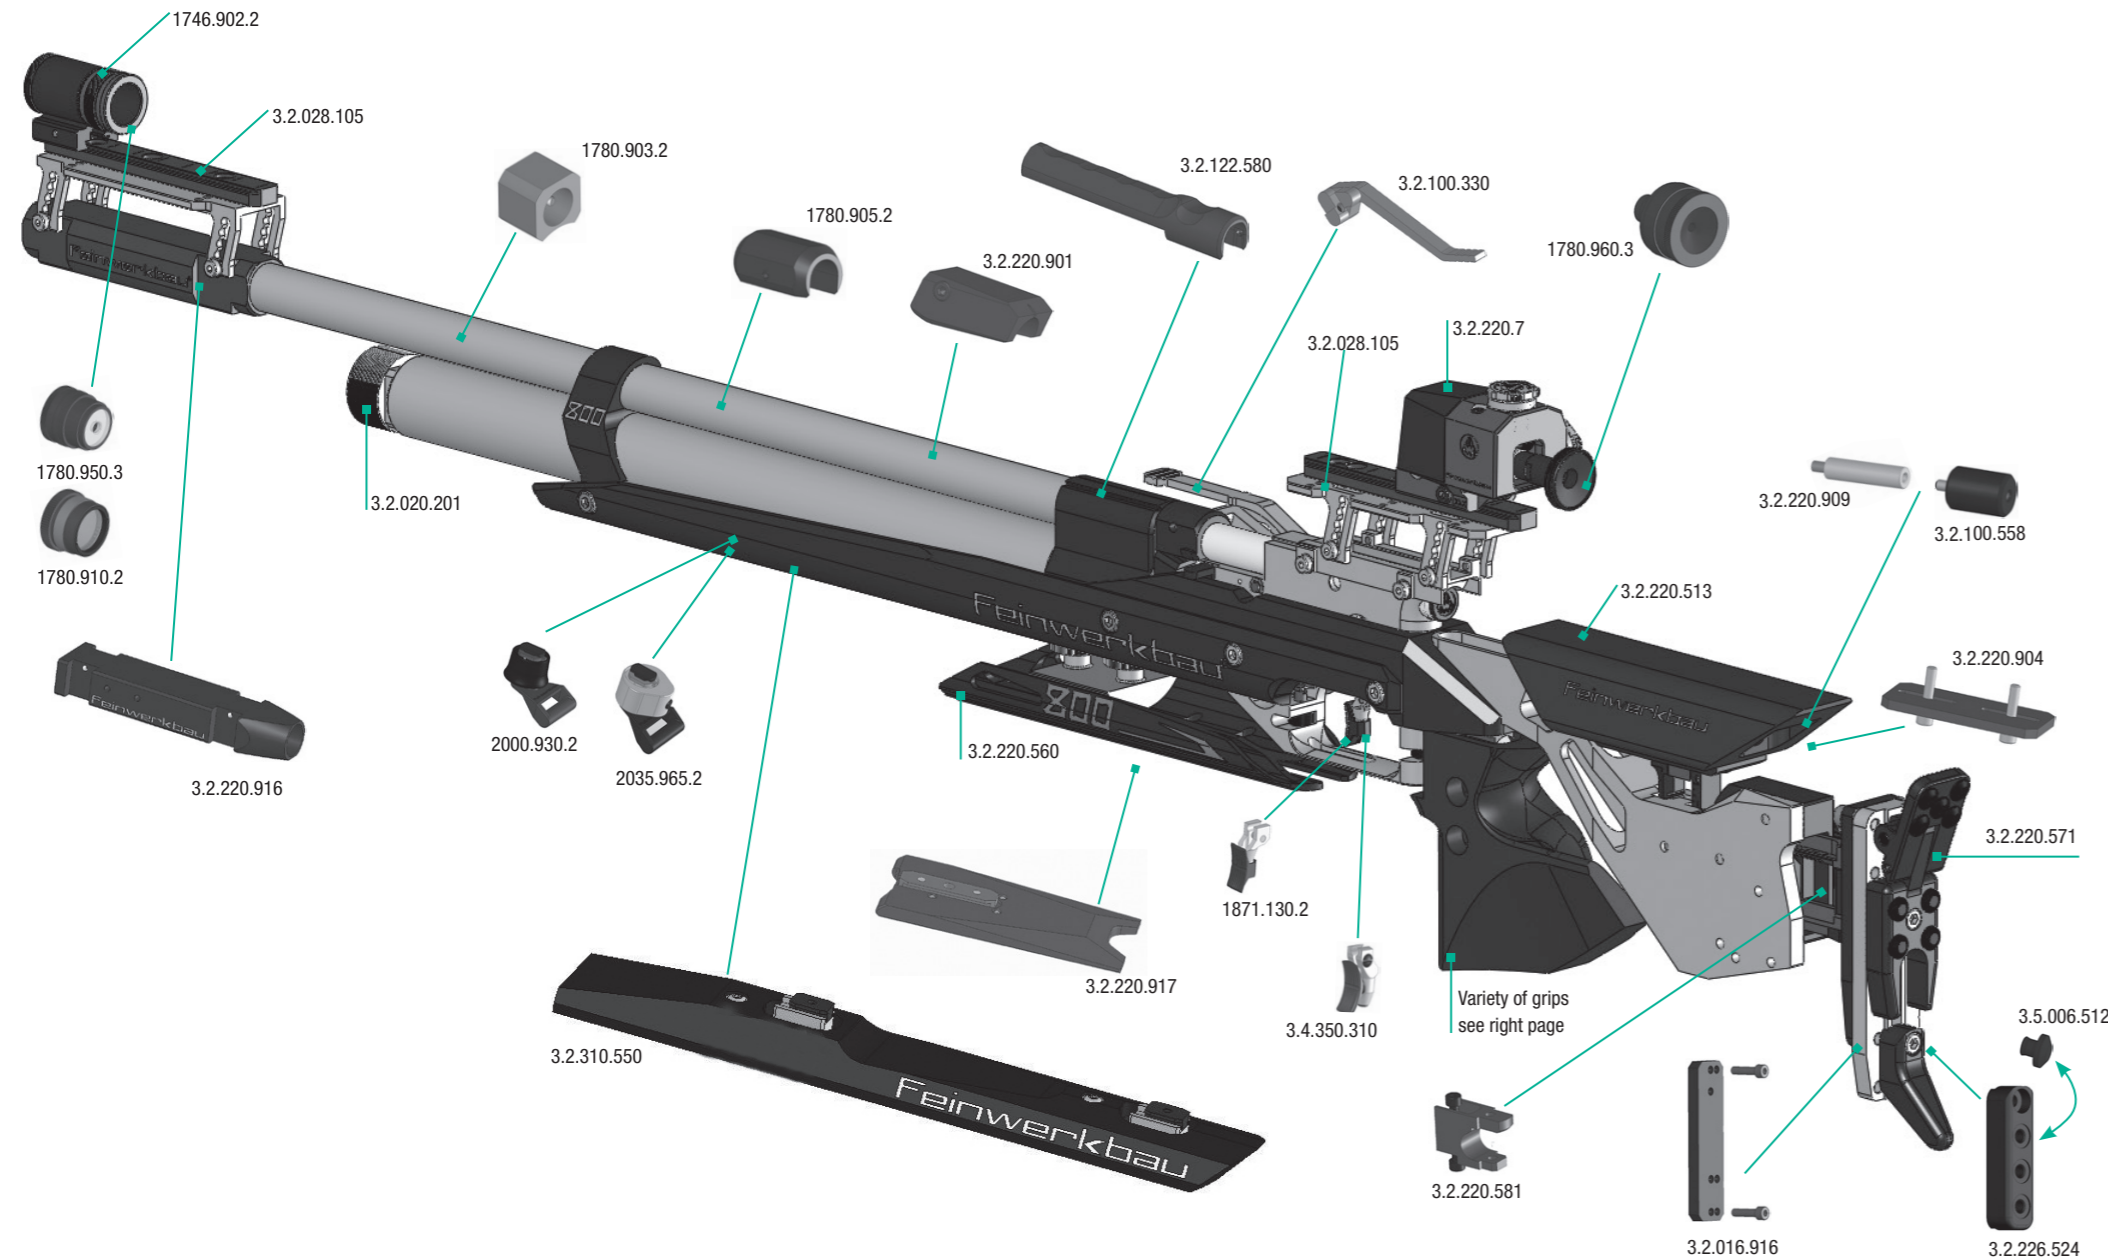

Plates

- 1780.535.2 Buttplate, mounted (rubber, without support) ==> for shooting on a rest
- 3.2.172.525 Buttplate, complete, with short rack set (Alu)
- 3.2.226.524 Buttplate, bottom part, for shooting on a rest (black)
- 3.2.220.570 Buttplate, complete
- 3.2.220.571 Buttplate, mounted
- 3.2.226.570 Buttplate, complete for shooting on a rest
- 3.2.226.571 Buttplate, mounted
- 3.5.006.512 Damper
- 3.2.226.524 Buttplate, bottom part, for shooting on a rest (black)

Cheek pieces

- 3.2.100.513 Cheek rest, complete, black-grey
- 3.2.106.513 Cheek rest, complete, blue
- 3.2.172.513 Cheek rest, complete, black-red
- 3.2.220.513 Cheek rest, complete, black
- 3.2.226.510 Distance washer
- 3.2.226.513 Cheek rest, complete, nutwood (Mod. 800)
- 3.2.232.513 Cheek piece, complete, laminated wood red
- 3.2.238.513 Cheek rest, complete, black
- 3.2.250.513 Cheek rest, complete, black (Mod. 800)

Weights

- 1780.903.2 Weight ring, 100 g, complete
- 1780.905.2 Moveable weight, 160 g, complete, burnished
- 3.2.016.916 Weight plate, 150 g
- 3.2.016.925 Moveable weight, 160 g, complete, dull chromium plated
- 3.2.100.520 Support (approx. 51 g)
- 3.2.100.521 Rotating support (approx. 47 g)
- 3.2.100.558 Pile weight approx. 66 g
- 3.2.100.559 Pile weight approx. 24 g
- 3.2.150.110 Barrel weight, complete, 140 g
- 3.2.220.901 Barrel weight, complete 150 g
- 3.2.220.905 Weight plate, 115 g
- 3.2.220.906 Additional stock weight, 75 g
- 3.2.220.909 Extension for pile weights
- 3.2.220.916 Sighting line extension tube, complete, steel (425 g)
- 3.2.220.904 Weight plate, 115 g, compl., below cheek 800
- 3.2.122.580 Barrel hand protection

Other

- 1871.130.2 Trigger, 9 mm wide, bent, universal adjustable
- 2000.322.1 Trigger shoe, 9 mm wide
- 3.4.350.310 Vario-Trigger
- 2000.930.2 Shooting sling holder, detachable
- 2035.965.2 Shooting sling holder with anatomical handstop
- 3.2.100.527 Attachment plate, large
- 3.2.220.523 Attachment plate, mounted, with toothed rack (approx. 72 mm)
- 3.2.220.560 Hand support, black, adjustable in height (Mod. 800)
- 3.2.220.581 Extension for Set of rods, 25 mm, complete (Mod. 800)
- 3.2.220.917 Hand rest, flat, complete (150 g)
- 3.2.220.921 support, low
- 3.2.220.925 Support border, with non-slip surface
- 3.2.220.931 Connecting joint, shorted 8 mm
- 3.2.226.530 Handle bar compl.
- 3.2.226.540 Extension for front stock (approx. 10 cm)
- 3.2.226.547 Extension for compressed air cylinder (105 mm)
- 3.2.226.550 Support border (walnut) compl.
- 3.4.350.310 Vario-Trigger
- 3.5.010.945 Set of racks, short (approx. 52 mm)
- 3.5.010.946 Set of racks (approx. 72 mm)
- 3.5.040.530 Hand support, black, adjustable in height and width, complete
- 3.5.010.944 Set of racks, long (approx. 95 mm)

Grips