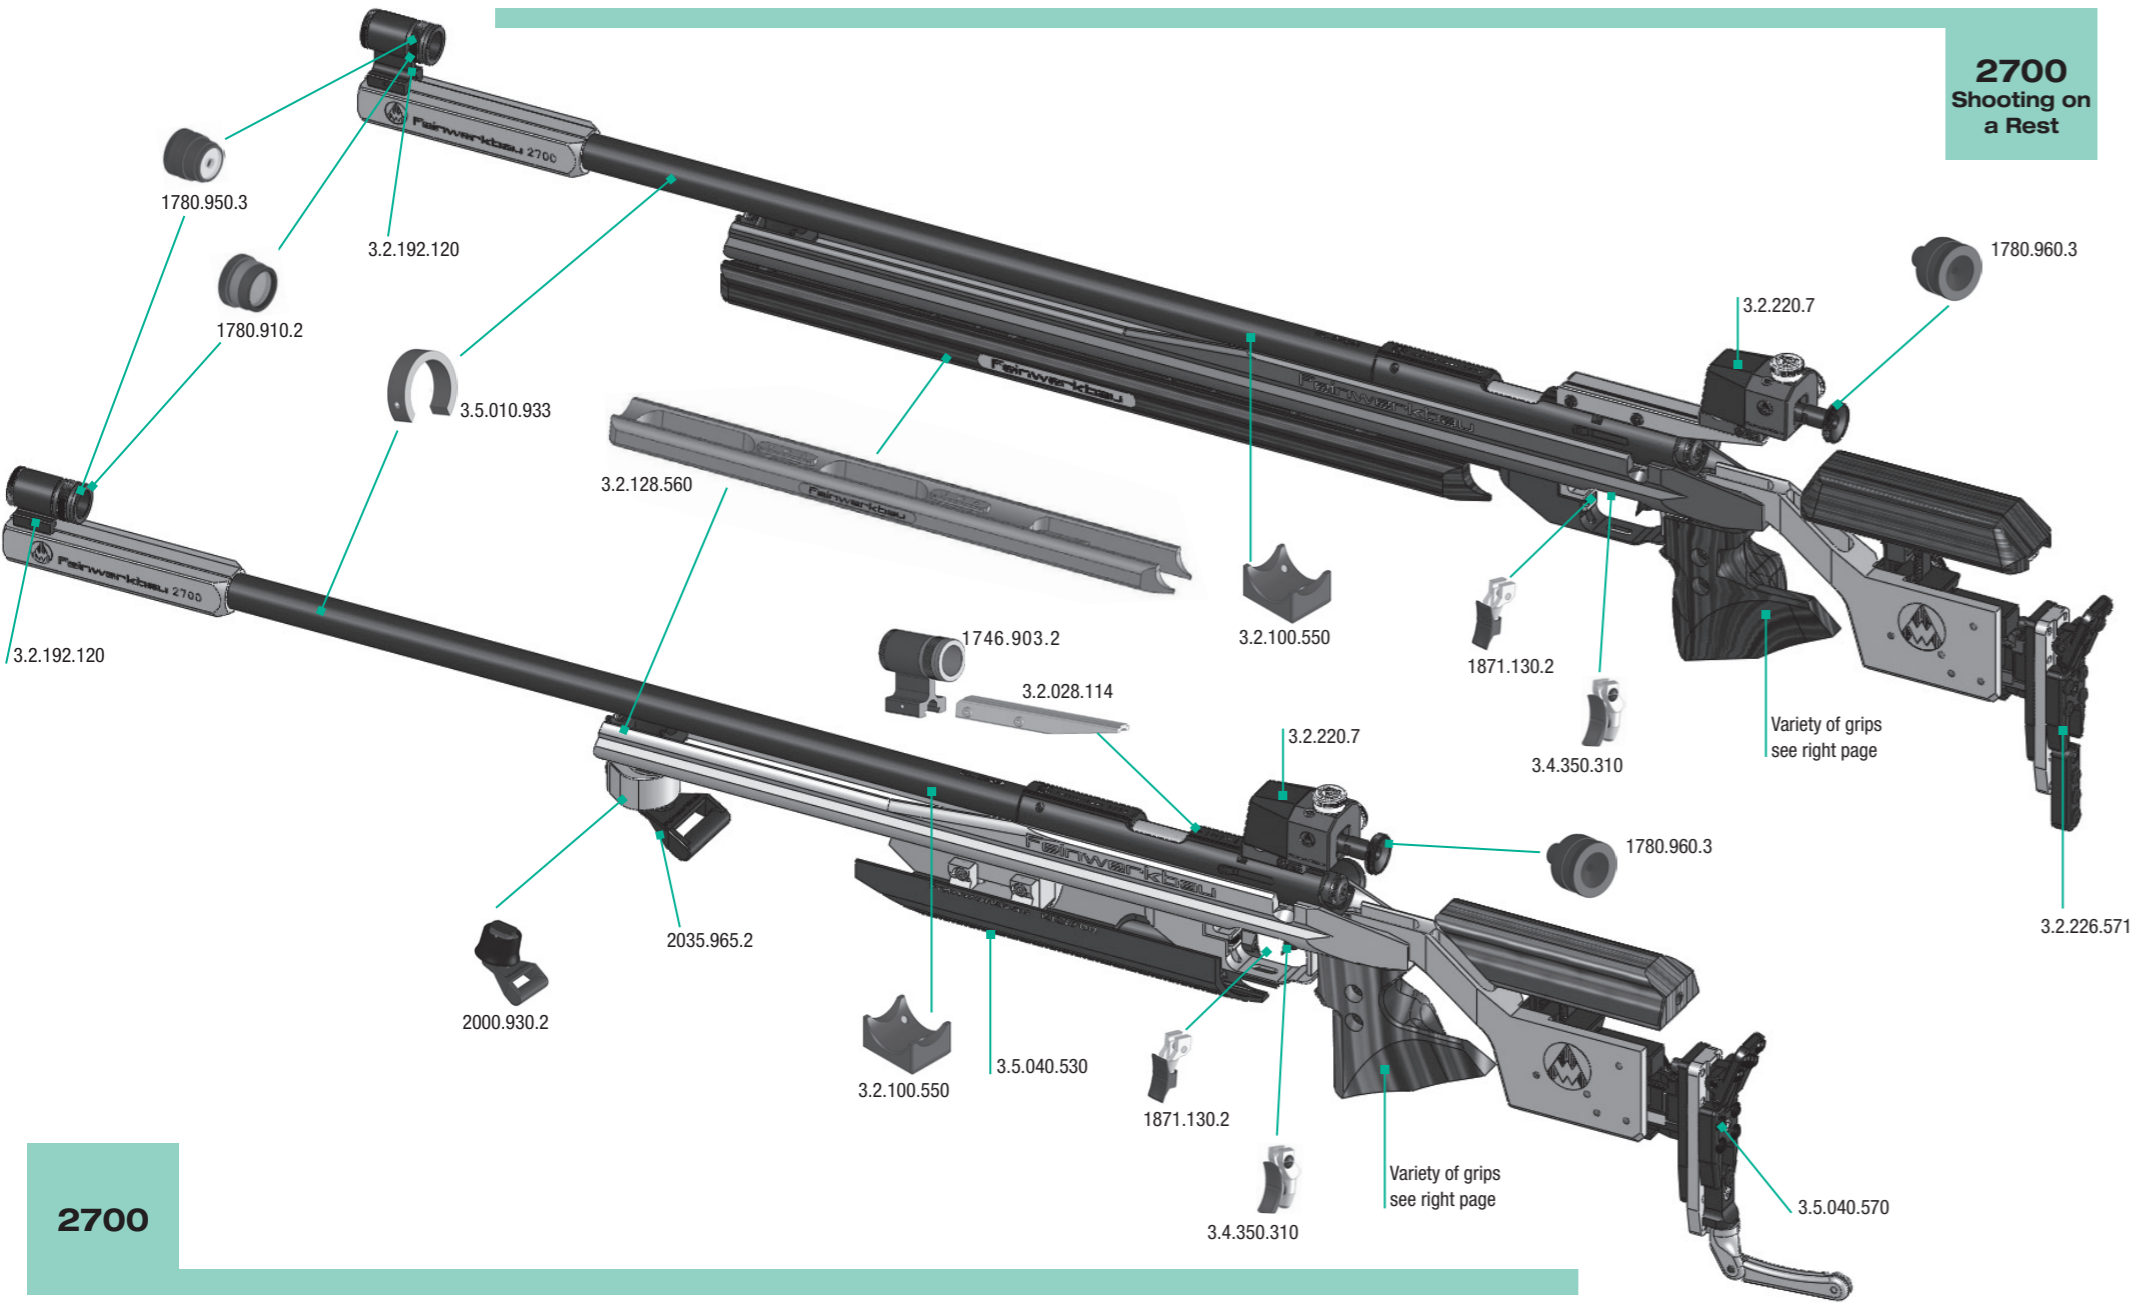

**2700
Shooting on a Rest**

Grips

- 3.2.100.508 Grip, size M, right, for alu-stock, black-grey
- 3.2.101.508 Grip, size M, left, for alu-stock, black-grey
- 3.2.102.508 Grip, size S, right, for alu-stock, black-grey
- 3.2.103.508 Grip, size S, left, for alu-stock, black-grey

- 3.2.104.508 Grip, size L, right, for alu-stock, black-grey
- 3.2.105.508 Grip, size L, left, for alu-stock, black-grey
- 3.2.106.508 Grip, size M, right, for alu-stock, blue
- 3.2.107.508 Grip, size M, left, for alu-stock, blue
- 3.2.108.508 Grip, size S, right, for alu-stock, blue
- 3.2.109.508 Grip, size S, left, for alu-stock, blue
- 3.2.110.508 Grip, size L, right, for alu-stock, blue

- 3.2.111.508 Grip, size L, left, for alu-stock, blue
- 3.2.172.508 Grip, size M, right, for alu-stock, black-red
- 3.2.173.508 Grip, size M, left, for alu-stock, black-red
- 3.2.174.508 Grip, size S, right, for alu-stock, black-red
- 3.2.175.508 Grip, size S, left, for alu-stock, black-red
- 3.2.176.508 Grip, size L, right, for alu-stock, black-red
- 3.2.177.508 Grip, size L, right, for alu-stock, black-red

Stocks

- 3.5.064.5 Universal stock, complete, right
- 3.5.065.5 Universal stock, complete, left
- 3.5.040.5 Alu stock, Mod. 2700, blue right, grip size M (without hand rest)
- 3.5.041.5 Alu stock, Mod. 2700, blue left, grip size M (without hand rest)
- 3.5.042.5 Alu stock, Mod. 2700, blue right, grip size S (without hand rest)
- 3.5.043.5 Alu stock, Mod. 2700, blue left, grip size S (without hand rest)
- 3.5.044.5 Alu stock, Mod. 2700, blue right, grip size L (without hand rest)

- 3.5.045.5 Alu stock, Mod. 2700, blue left, grip size L (without hand rest)
- 3.5.052.5 Alu stock, Mod. 2700, silver right, grip size M, (without hand rest)
- 3.5.053.5 Alu stock, Mod. 2700, silver left, grip size M (without hand rest)
- 3.5.054.5 Alu stock, Mod. 2700, silver right, grip size S (without hand rest)
- 3.5.055.5 Alu stock, Mod. 2700, silver left, grip size S (without hand rest)
- 3.5.056.5 Alu stock, Mod. 2700, silver right, grip size L, (without hand rest)
- 3.5.057.5 Alu stock, Mod. 2700, silver left, grip size L (without hand rest)
- 3.5.070.5 Alu stock, for shooting on a rest, Mod. 2700, blue, right, grip size M
- 3.5.071.5 Alu stock, for shooting on a rest, Mod. 2700, blue, left, grip size M
- 3.5.072.5 Alu stock, for shooting on a rest, Mod. 2700, blue, right, grip size S