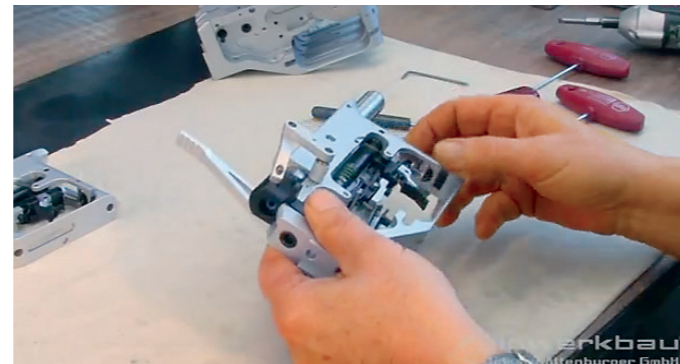

We are glad, to present you our new accessories catalog.

In this catalog, you'll find usefull accessories for your Feinwerkbau rifles and pistols.

This catalog will be extended regularly. The most current update of this catalog, you will find online at: www.feinwerkbau.de.

The prices for our accessories, you'll find in our new pricelist.

Get a look behind the scenes of Feinwerkbau at:

[www.youtube.com/
feinwerkbaugmbh](http://www.youtube.com/feinwerkbaugmbh)

Content

Accessories for all air rifles	page.....	4-5
Rifles		
800 X.....	page	6-7
800 X Shooting on a Rest.....	page	8-9
800 Alu	page	10-11
700 Alu and 700 Shooting on a Rest.....	page	12-13
800 Universal and 700 Universal	page	14-15
700 Basic and LG 500.....	page	16-17
700 Evolution and 700 Junior.....	page	18-19
2700 Small Bore Rifle and 2700 Small Bore Rifle Shooting on a Rest	page	20-21

Pistols		
P44 / P11 (air pistols) -- AW93 (sporting pistol)	page	22-23

Errors excepted - No general liability for wrong placed pictures or assembly instruction. FEINWERKBAU does not assume any liability for events due to disregarding this manual, wrong handling, negligence, improper treatment, unauthorized part exchange and other manipulations at the air-rifle.
- Subject to change -